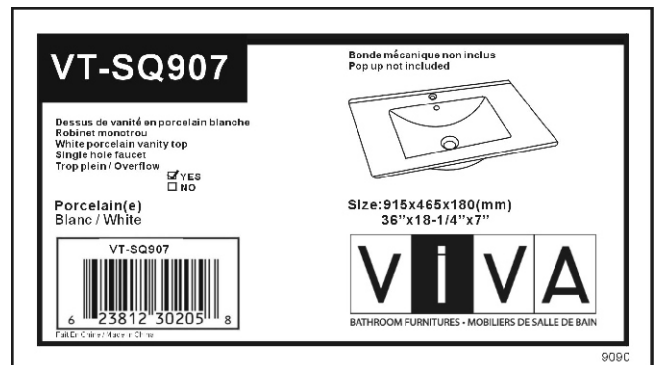

#### \* SPECIFICATIONS

Overflow:

Yes  NO

Size: 915x465x180mm  
36"Wx18-1/4"Dx7"H

Material: Vitreous china

Shipping Weight: 19kg(41.895lbs)

Shipping Dimensions: 995x550x255mm  
39-1/8"Wx21-5/8"Dx10"H

#### Product Label on Box :

**⚠ Caution: Use proper back support to mount product.**

Fixture dimensions and hydraulic performance meet or exceed CSA requirements.

These dimensions and specifications are subject to change without notice.