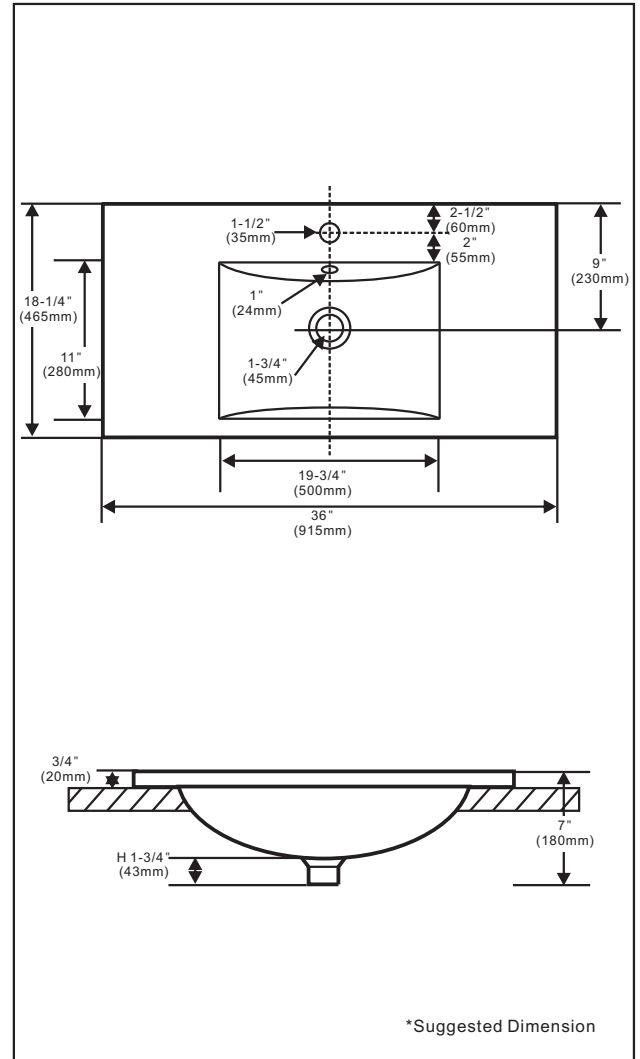

### Vanity Top with single hole faucet

#### \* SPECIFICATIONS

Overflow:

Yes  NO

Size: 915x465x180mm  
36"Wx18-1/4"Dx7"H

Material: Vitreous china

Shipping Weight: 19kg(41.895lbs)

Shipping Dimensions: 995x550x255mm  
39-1/8"Wx21-5/8"Dx10"H

#### Product Label on Box :

**⚠ Caution: Use proper back support to mount product.**

Fixture dimensions and hydraulic performance meet or exceed CSA requirements.

These dimensions and specifications are subject to change without notice.