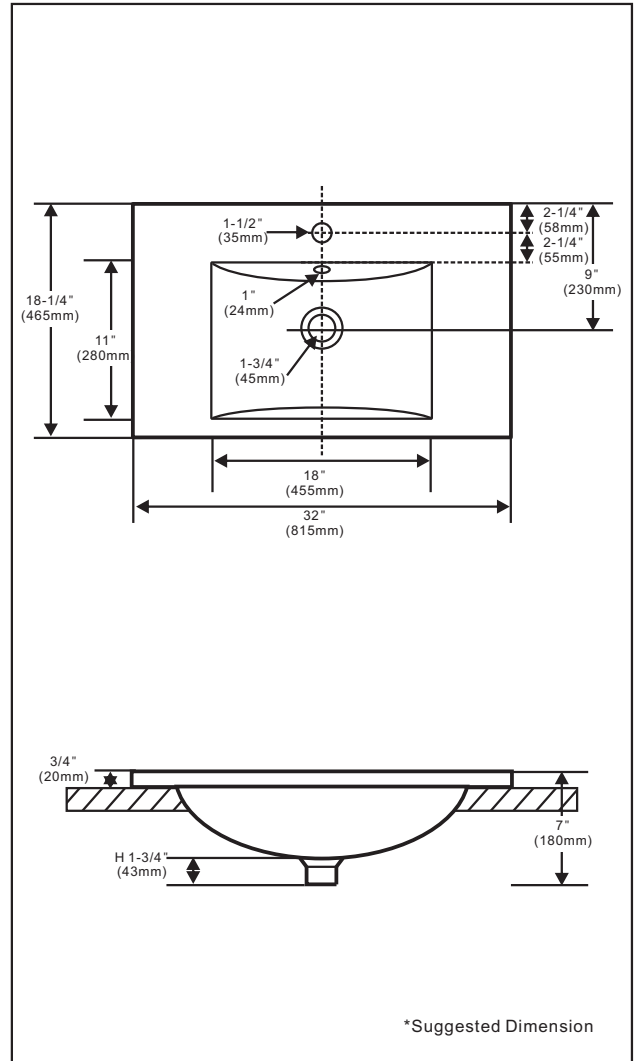

*** SPECIFICATIONS**

Overflow:

Yes NO

Size: 815x465x180mm
 32"Wx18-1/4"Dx7"H

Material: Vitreous china

Shipping Weight: 18kg(39.69lbs)

Shipping Dimensions: 890x550x255mm
 35"Wx21-3/8"Dx10"H

Product Label on Box :

⚠ Caution: Use proper back support to mount product.

Fixture dimensions and hydraulic performance meet or exceed CSA requirements.

These dimensions and specifications are subject to change without notice.