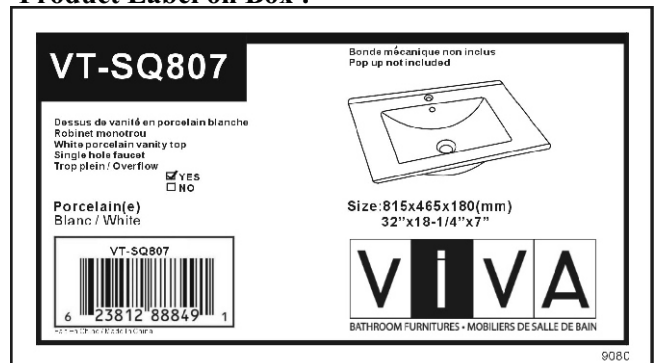

*** SPECIFICATIONS**

Overflow:

Yes NO

Size: 815x465x180mm
 32"Wx18-1/4"Dx7"H

Material: Vitreous china

Shipping Weight: 18kg(39.69lbs)

Shipping Dimensions: 890x550x255mm
 35"Wx21-3/8"Dx10"H

Product Label on Box :