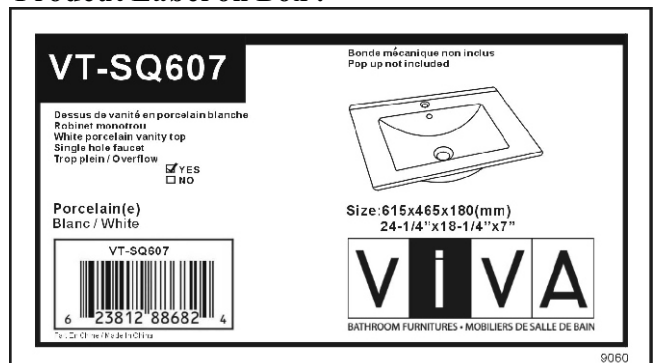

Yes     NO

Size: 615x465x180mm  
24-1/4"x18-1/4"Dx7"H

Material: Vitreous china

Shipping Weight: 15kg(33.075lbs)

Shipping Dimensions: 695x550x255mm  
27-3/8"Wx21-5/28"Dx10"H

**Product Label on Box :**

**⚠ Caution: Use proper back support to mount product.**