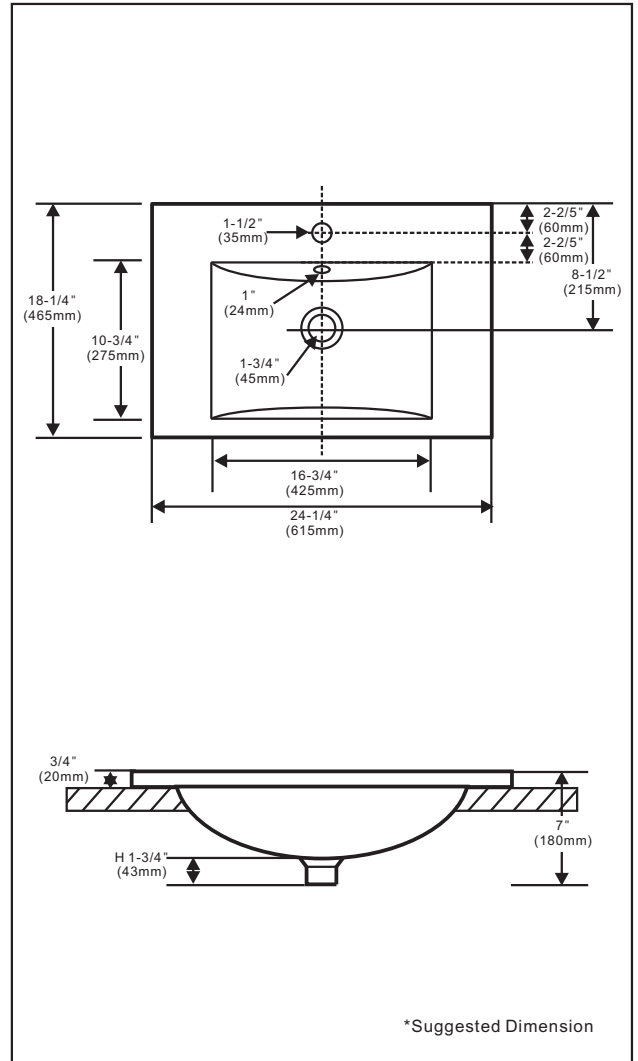

**VT-SQ607(9060)**  
**Vanity Top with single hole faucet**

**\* PERFORMANCE**

VIVA Vitreous china lavatory SanaGloss glazing technology, making it virtually self-cleaning.

**\* SPECIFICATIONS**

Overflow:

Yes     NO

Size: 615x465x180mm  
24-1/4"x18-1/4"Dx7"H

Material: Vitreous china

Shipping Weight: 15kg(33.075lbs)

Shipping Dimensions: 695x550x255mm  
27-3/8"Wx21-5/28"Dx10"H

**Product Label on Box :**

**⚠ Caution: Use proper back support to mount product.**

Fixture dimensions and hydraulic performance meet or exceed CSA requirements.

These dimensions and specifications are subject to change without notice.