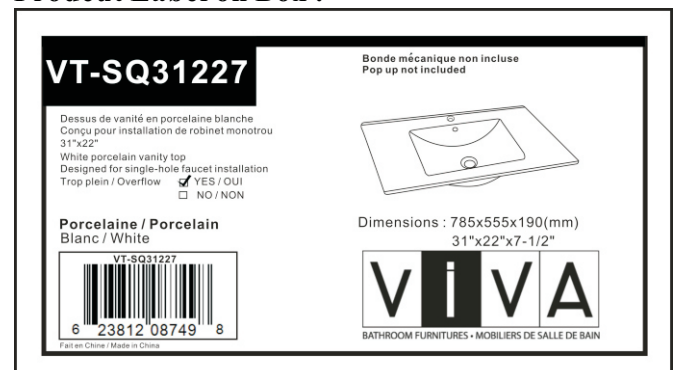

VT-SQ31227

Vanity top for single-hole installation

* PERFORMANCE

VIVA Vitreous china lavatory SanaGloss glazing technology, making it virtually self-cleaning.

* SPECIFICATIONS

Overflow:

Yes NO

Size: 785x555x190mm
31"Wx22"Dx7-1/2"H

Material: Vitreous china

Shipping Weight: 20kg(44.1lbs)

Shipping Dimensions: 870x645x280mm
34-1/4"Wx25-3/8"Dx11"H

Product Label on Box :

⚠ Caution: Use proper back support to mount product.

Fixture dimensions and hydraulic performance meet or exceed CSA requirements.