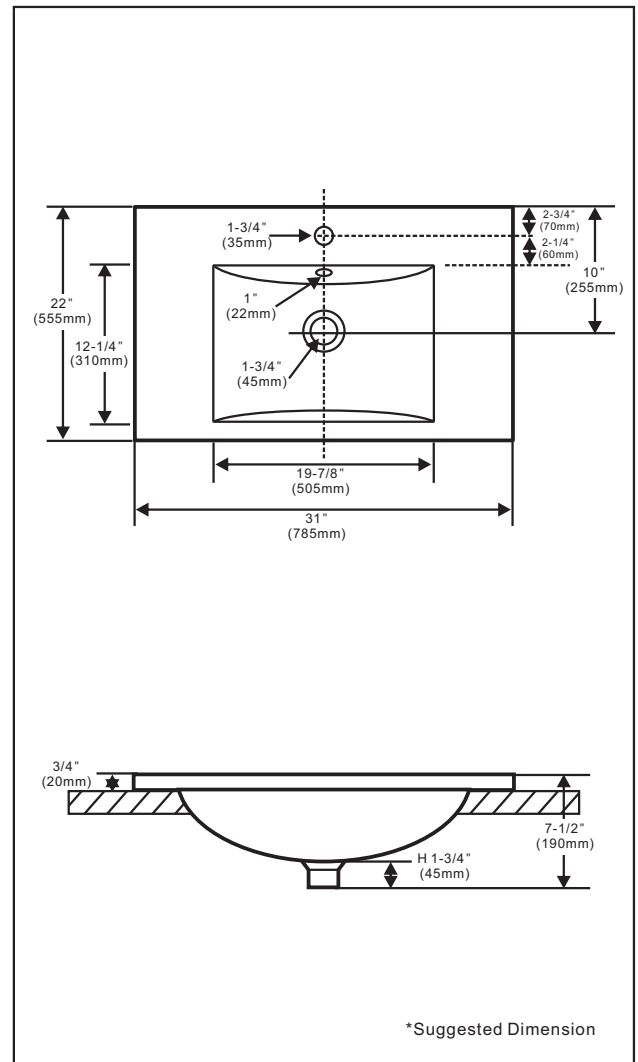

VT-SQ31227

Vanity top for single-hole installation

* PERFORMANCE

VIVA Vitreous china lavatory SanaGloss glazing technology, making it virtually self-cleaning.

* SPECIFICATIONS

Overflow:

Yes NO

Size: 785x555x190mm
31"Wx22"Dx7-1/2"H

Material: Vitreous china

Shipping Weight: 20kg(44.1lbs)

Shipping Dimensions: 870x645x280mm
34-1/4"Wx25-3/8"Dx11"H

Product Label on Box :

⚠ Caution: Use proper back support to mount product.

Fixture dimensions and hydraulic performance meet or exceed CSA requirements.

These dimensions and specifications are subject to change without notice.