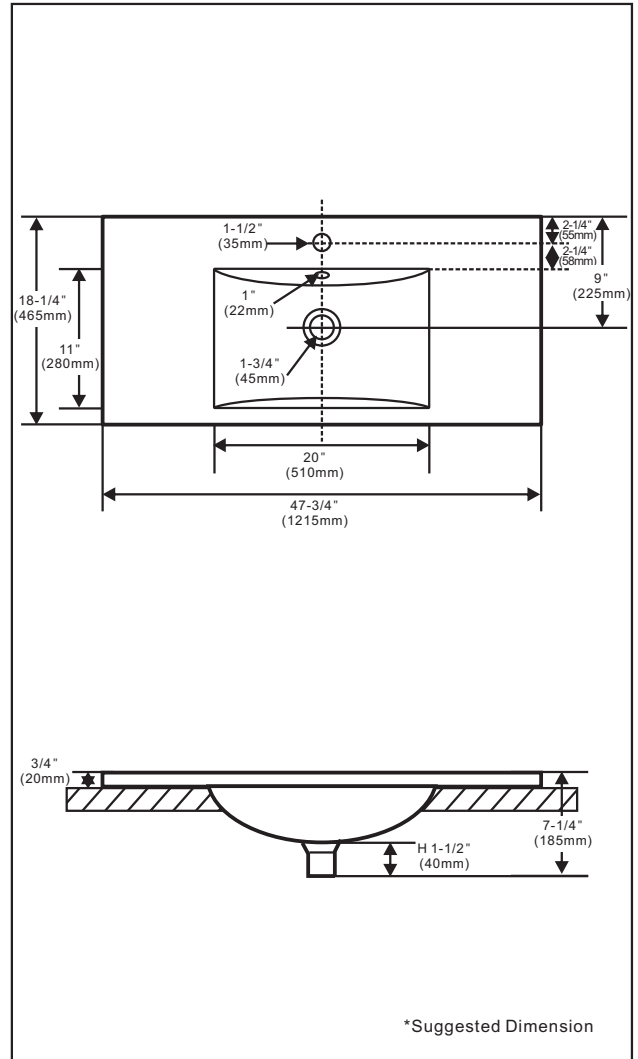

#### \* SPECIFICATIONS

Overflow:

Yes  NO

Size: 1215x465x185mm  
47-3/4"Wx18-1/4"Dx7-1/4"H

Material: Vitreous china

Shipping Weight: 25kg(55.13lbs)

Shipping Dimensions: 1300x540x260mm  
51-1/4"Wx21-1/4"Dx10-1/4"H

#### Product Label on Box :

**⚠ Caution: Use proper back support to mount product.**

Fixture dimensions and hydraulic performance meet or exceed CSA requirements.

These dimensions and specifications are subject to change without notice.