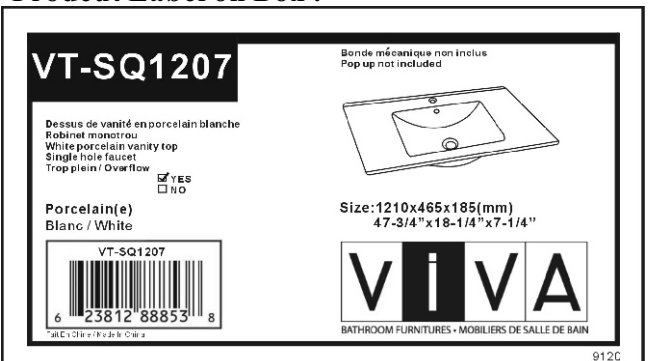

#### \* SPECIFICATIONS

Overflow:

Yes  NO

Size: 1215x465x185mm  
47-3/4"Wx18-1/4"Dx7-1/4"H

Material: Vitreous china

Shipping Weight: 25kg(55.13lbs)

Shipping Dimensions: 1300x540x260mm  
51-1/4"Wx21-1/4"Dx10-1/4"H

#### Product Label on Box :

**⚠ Caution: Use proper back support to mount product.**

Fixture dimensions and hydraulic performance meet or exceed CSA requirements.

These dimensions and specifications are subject to change without notice.