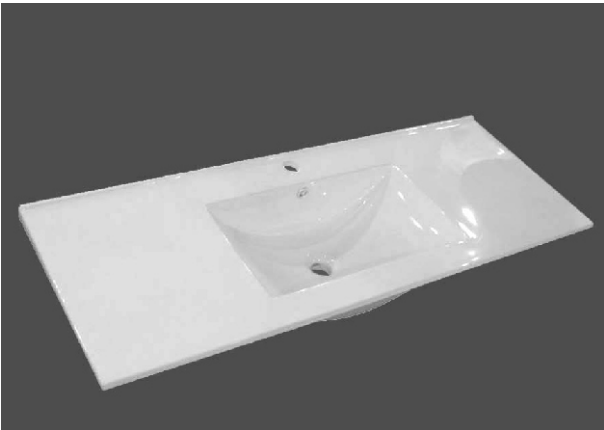

## VT-SQ1207(9120)

### Vanity Top with single hole faucet

#### \* SPECIFICATIONS

Overflow:

Yes  NO

Size: 1215x465x185mm  
47-3/4"Wx18-1/4"Dx7-1/4"H

Material: Vitreous china

Shipping Weight: 25kg(55.13lbs)

Shipping Dimensions: 1300x540x260mm  
51-1/4"Wx21-1/4"Dx10-1/4"H