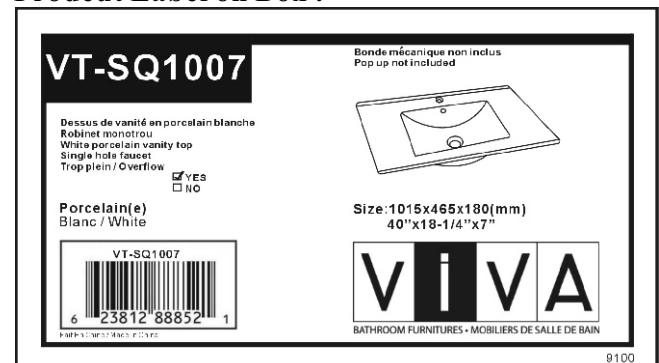

VT-SQ1007(9100) Vanity Top with single hole faucet

* PERFORMANCE

VIVA Vitreous china lavatory SanaGloss glazing technology, making it virtually self-cleaning.

* SPECIFICATIONS

Overflow:

Yes NO

Size: 1015x465x180mm
40"Wx18-1/4"Dx7"H

Material: Vitreous china

Shipping Weight: 21.5kg(47.408lbs)

Shipping Dimensions: 1090x550x255mm
43"Wx21-5/8"Dx10"H

Product Label on Box :

 **Caution: Use proper back support to mount product.**

Fixture dimensions and hydraulic performance meet or exceed CSA requirements.