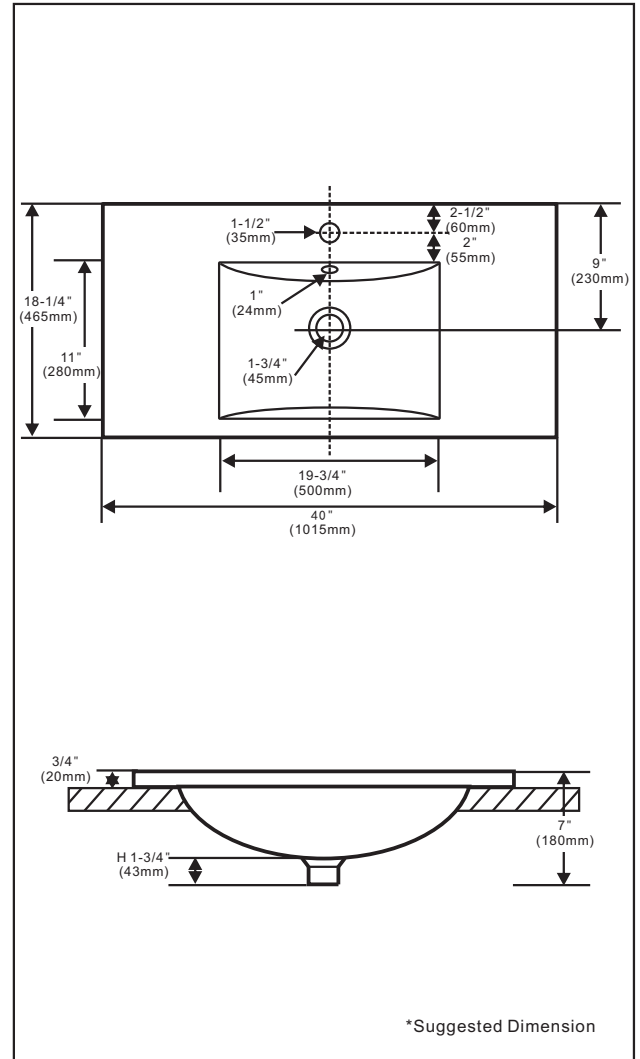

VT-SQ1007(9100) Vanity Top with single hole faucet

* PERFORMANCE

VIVA Vitreous china lavatory SanaGloss glazing technology, making it virtually self-cleaning.

* SPECIFICATIONS

Overflow:

Yes NO

Size: 1015x465x180mm
40"Wx18-1/4"Dx7"H

Material: Vitreous china

Shipping Weight: 21.5kg(47.408lbs)

Shipping Dimensions: 1090x550x255mm
43"Wx21-5/8"Dx10"H

Product Label on Box :

 **Caution: Use proper back support to mount product.**

Fixture dimensions and hydraulic performance meet or exceed CSA requirements.

These dimensions and specifications are subject to change without notice.