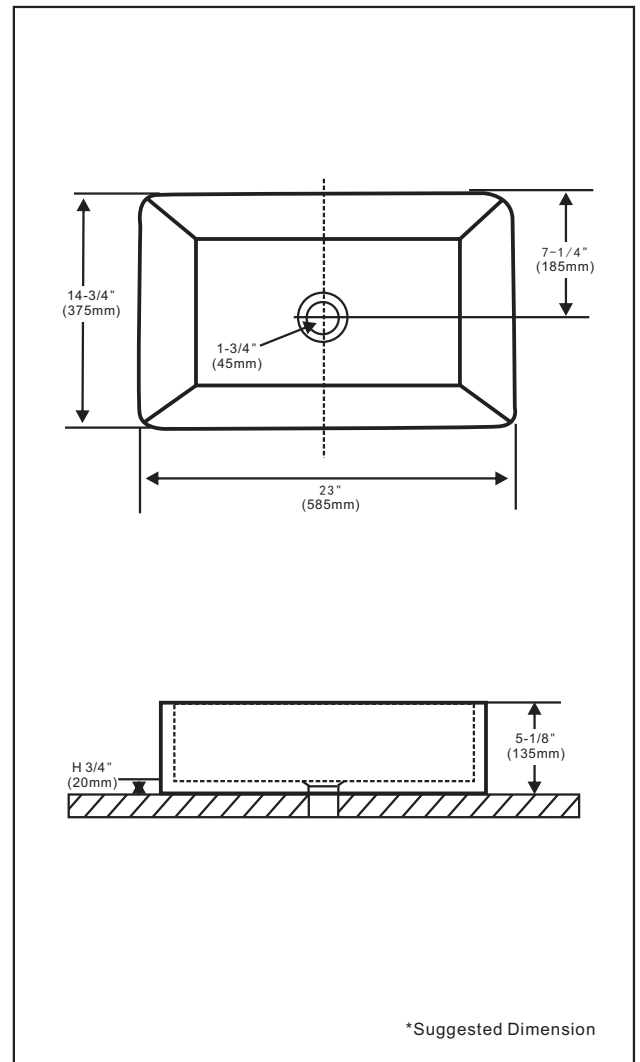

#### \* SPECIFICATIONS

Overflow:

Yes  NO

Size: 585x375x130mm  
23"Wx14-3/4"Dx5-1/8"H

Material: Vitreous china

Shipping Weight: 13kg(28.655lbs)

Shipping Dimensions: 645x430x200mm  
25-1/2"Wx17"Dx8"H

#### Product Label on Box :

**⚠ Caution: Use proper back support to mount product.**

Fixture dimensions and hydraulic performance meet or exceed CSA requirements.

These dimensions and specifications are subject to change without notice.