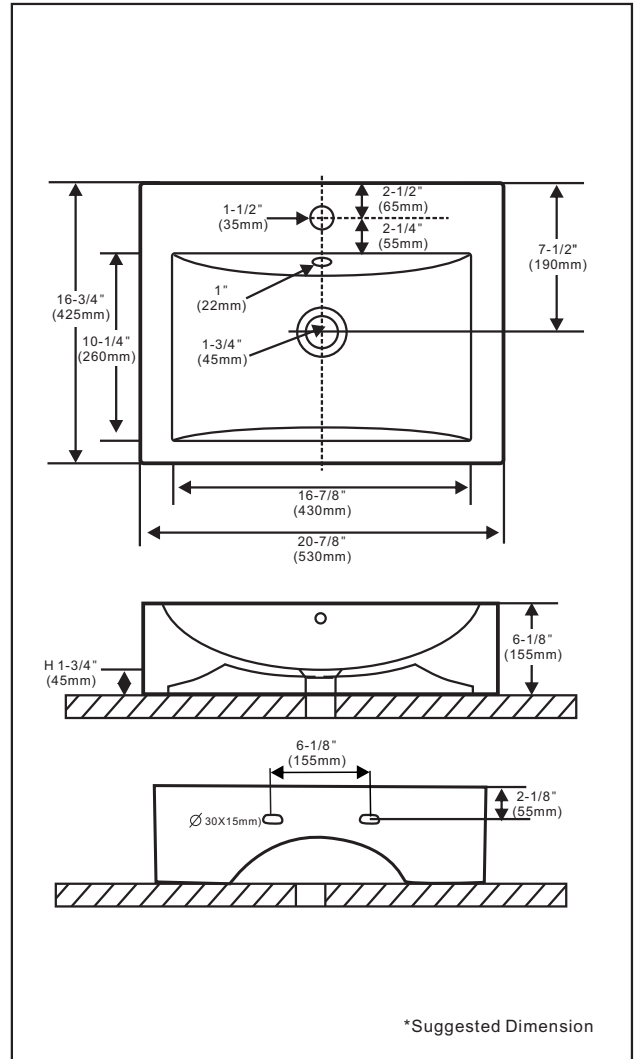

* SPECIFICATIONS

Overflow:

Yes NO

Size: 530x425x155mm
20-7/8"Wx16-3/4"Dx6-1/8"H

Material: Vitreous china

Shipping Weight: 16kg(35.28lbs)

Shipping Dimensions: 585x480x220mm
23"Wx18-7/8"Dx8-5/8"H

Product Label on Box :

⚠ Caution: Use proper back support to mount product.

Fixture dimensions and hydraulic performance meet or exceed CSA requirements.

These dimensions and specifications are subject to change without notice.