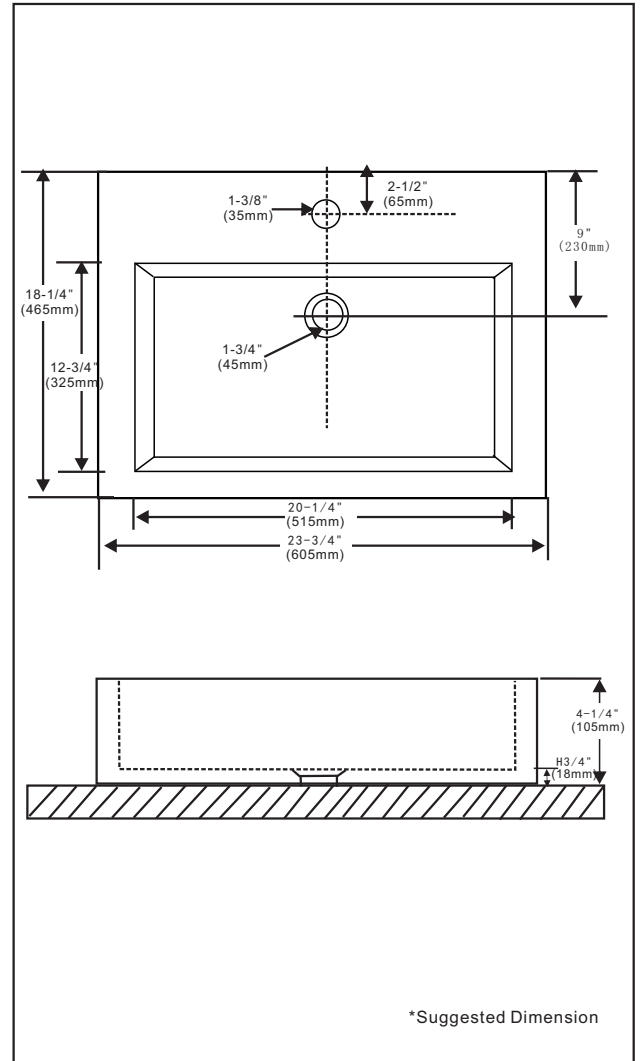

* SPECIFICATIONS

Overflow:

Yes NO

Size: 605x465x105mm
23-3/4"Wx18-1/4"Dx4-1/4"H

Material: Vitreous china

Shipping Weight: 16kg(35.28lbs)

Shipping Dimensions: 630x490x160mm
24-7/8"Wx19-1/4"Dx6-1/4"H

Product Label on Box :

⚠ Caution: Use proper back support to mount product.

Fixture dimensions and hydraulic performance meet or exceed CSA requirements.

These dimensions and specifications are subject to change without notice.