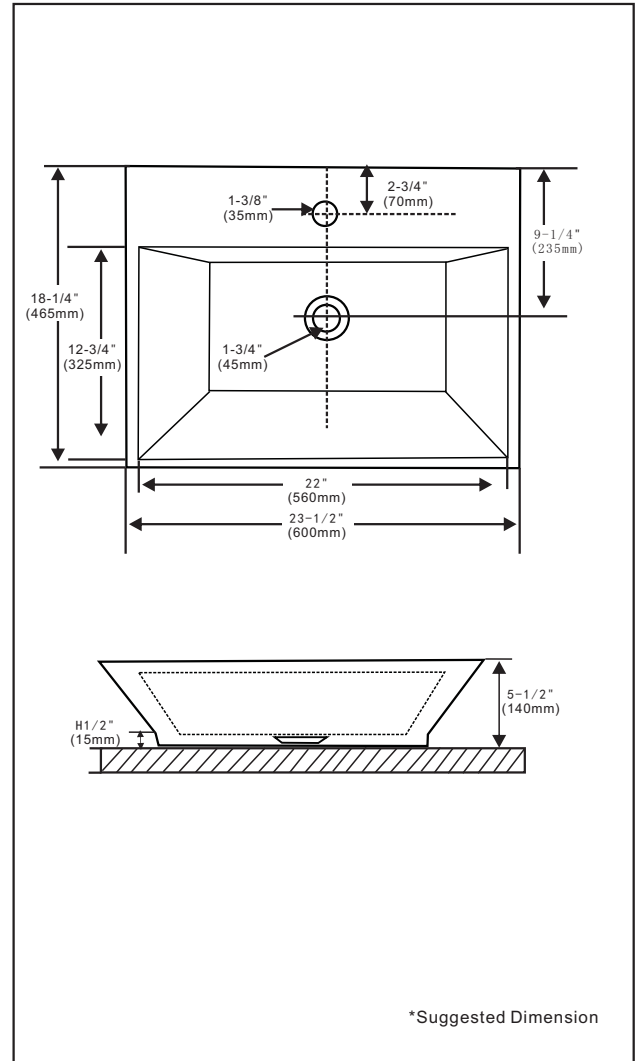

### Rectangular vessel with single hole installation

#### \* SPECIFICATIONS

Overflow:

Yes  NO

Size: 600x465x140mm  
23-1/2"Wx18-1/4"Dx5-1/2"H

Material: Vitreous china

Shipping Weight: 15kg(33.075lbs)

Shipping Dimensions: 620x490x190mm  
24-3/8"Wx19-1/4"Dx7-1/2"H

#### Product Label on Box :

**⚠ Caution: Use proper back support to mount product.**

Fixture dimensions and hydraulic performance meet or exceed CSA requirements.

These dimensions and specifications are subject to change without notice.