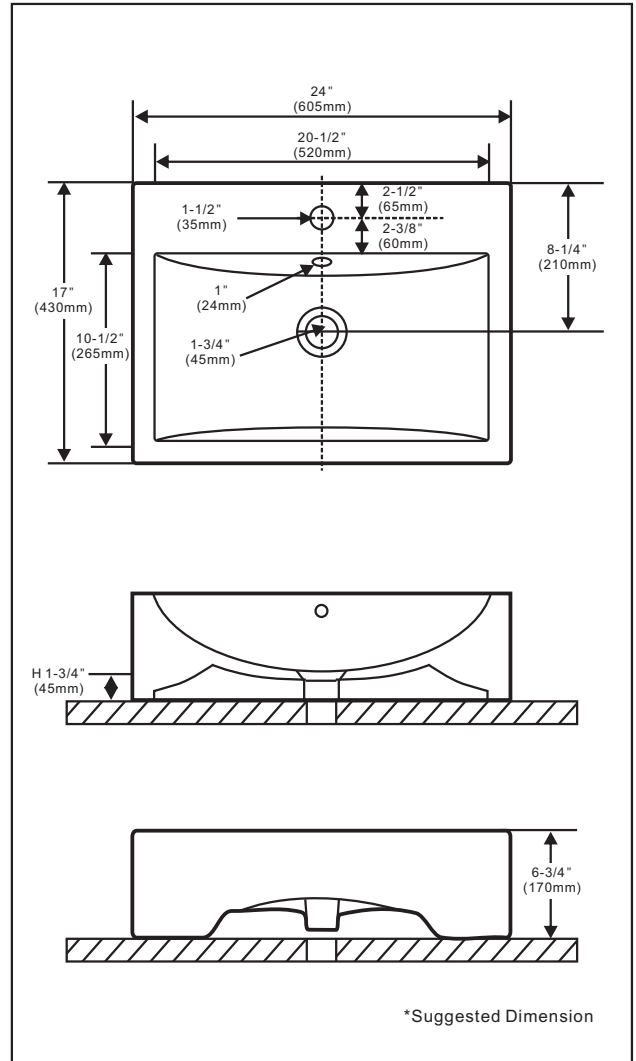

* SPECIFICATIONS

Overflow:

Yes NO

Size: 605x430x170mm
24"Wx17"Dx6-3/4"H

Material: Vitreous china

Shipping Weight: 20kg(44.1lbs)

Shipping Dimensions: 630x460x210mm
25"Wx18-1/4"Dx8-1/4"H

Product Label on Box :

⚠ Caution: Use proper back support to mount product.

Fixture dimensions and hydraulic performance meet or exceed CSA requirements.

These dimensions and specifications are subject to change without notice.