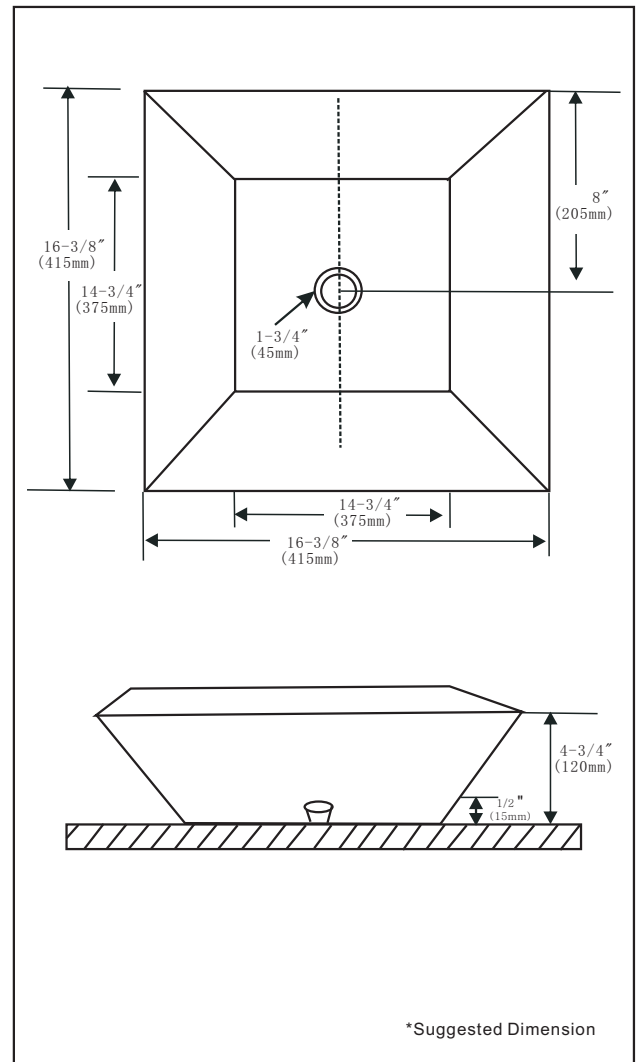

SANITARY WARE • PORCELAINES SANITAIRE

V-SQ410(D304)

Rectangular vessel

* PERFORMANCE

KIOO Vitreous china lavatory SanaGloss glazing technology, making it virtually self-cleaning.

* SPECIFICATIONS

Overflow:

Yes NO

Size: 415x415x120mm
16-3/8"Wx16-3/8"Dx4-3/4"H

Material: Vitreous china

Shipping Weight: 8kg(17.64lbs)

Shipping Dimensions: 445x440x175mm
17-1/2"Wx17-3/8"Dx6-7/8"H

Product Label on Box :

Caution: Use proper back support to mount product.

Fixture dimensions and hydraulic performance meet or exceed CSA requirements.

These dimensions and specifications are subject to change without notice.