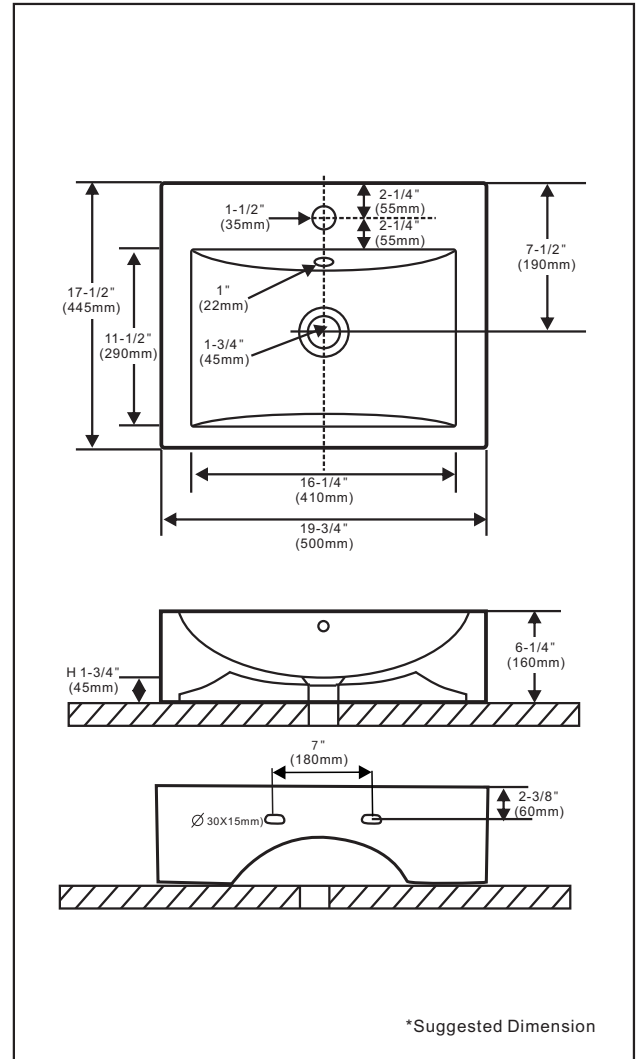

SANITARY WARE • PORCELAINES SANITAIRE

V-SQ377(D-377)

Rectangular vessel with single hole faucet

* PERFORMANCE

KIOO Vitreous china lavatory SanaGloss glazing technology, making it virtually self-cleaning.

* SPECIFICATIONS

Overflow:

Yes NO

Size: 500x445x160mm
19-3/4"Wx17-1/2"Dx6-1/4"H

Material: Vitreous china

Shipping Weight: 16kg(35.28lbs)

Shipping Dimensions: 520x460x190mm
20-1/2"Wx18-1/4"Dx7-1/2"H

Product Label on Box :

⚠ Caution: Use proper back support to mount product.

Fixture dimensions and hydraulic performance meet or exceed CSA requirements.

These dimensions and specifications are subject to change without notice.