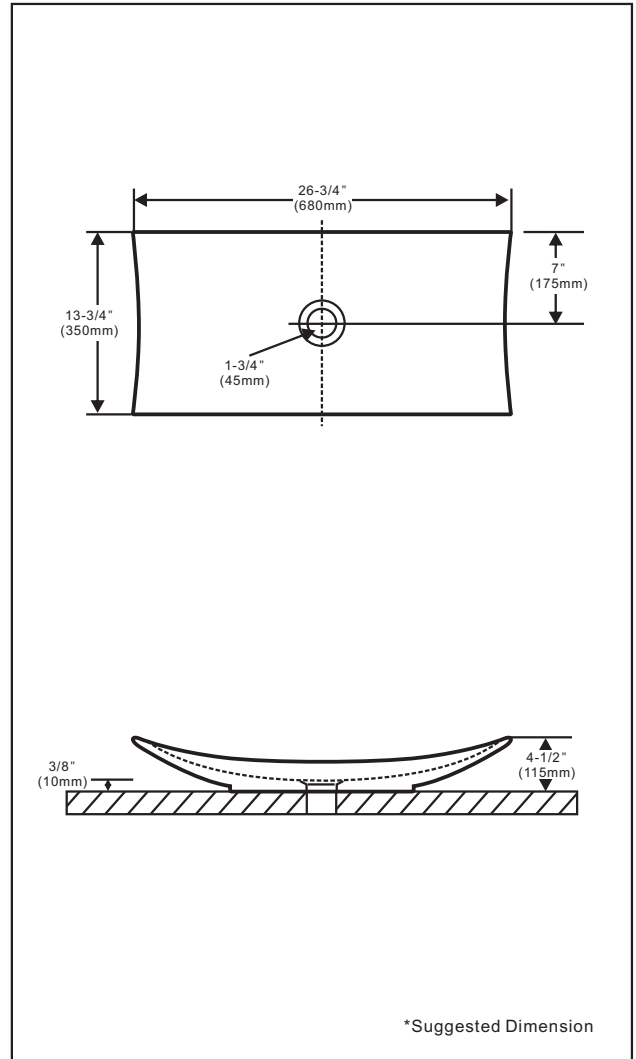

V-SQ1090(416)

Elongated vessel

* PERFORMANCE

KIOO Vitreous china lavatory SanaGloss glazing technology, making it virtually self-cleaning.

* SPECIFICATIONS

Overflow:

Yes NO

Size: 680x350x115mm
26-3/4"Wx13-3/4"Dx4-1/2"H

Material: Vitreous china

Shipping Weight: 9kg(19.85lbs)

Shipping Dimensions: 690x360x145mm
27-1/8"Wx14-1/8"Dx5-3/4"H

Product Label on Box :

⚠ Caution: Use proper back support to mount product.

Fixture dimensions and hydraulic performance meet or exceed CSA requirements.

These dimensions and specifications are subject to change without notice.