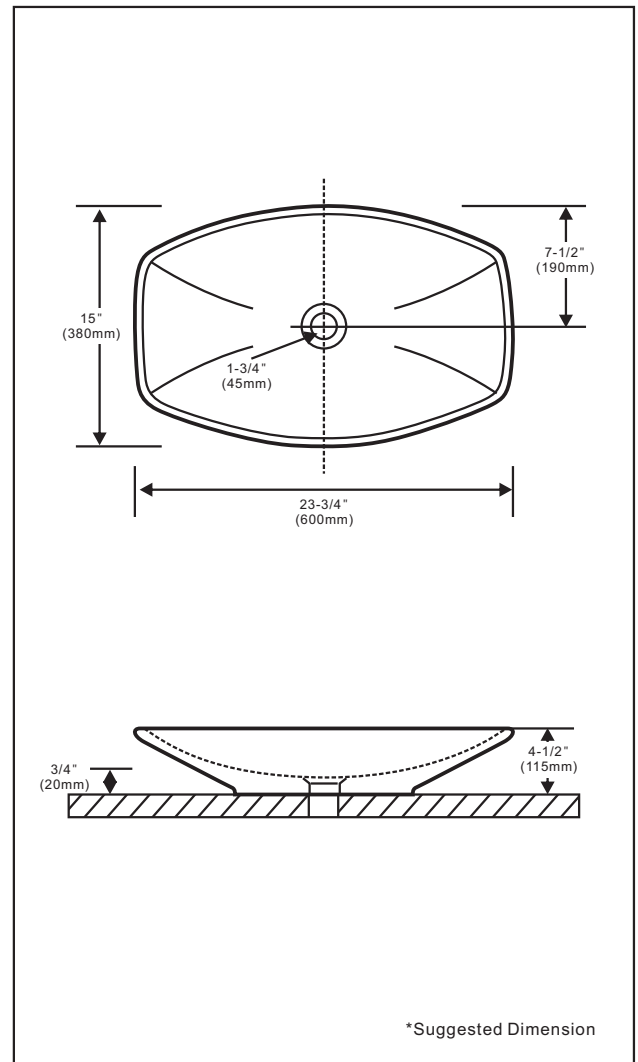

SANITARY WARE • PORCELAINES SANITAIRE

V-SQ1080(415)

Oval vessel

* PERFORMANCE

KIOO Vitreous china lavatory SanaGloss glazing technology, making it virtually self-cleaning.

* SPECIFICATIONS

Overflow:

Yes NO

Size: 600x380x115mm
23-3/4"Wx15"Dx4-1/2"H

Material: Vitreous china

Shipping Weight: 8kg(17.64lbs)

Shipping Dimensions: 620x390x145mm
24-1/2"Wx15-3/8"Dx5-3/4"H

*Suggested Dimension

Product Label on Box :

⚠ Caution: Use proper back support to mount product.

Fixture dimensions and hydraulic performance meet or exceed CSA requirements.

These dimensions and specifications are subject to change without notice.