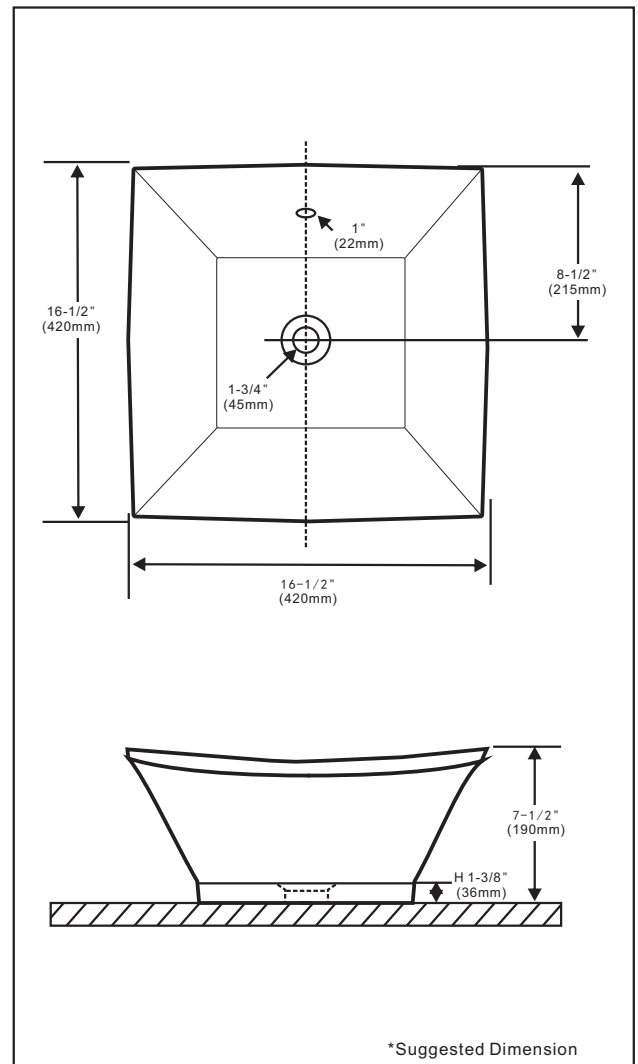

SANITARY WARE • PORCELAINES SANITAIRE

V-SQ1000(T-220)

Contemporary vessel

* PERFORMANCE

KIOO Vitreous china lavatory SanaGloss glazing technology, making it virtually self-cleaning.

* SPECIFICATIONS

Overflow:

Yes NO

Size: 420x420x190mm
16-1/2"Wx16-1/2"Dx7-1/2"H

Material: Vitreous china

Shipping Weight: 10kg(22.05lbs)

Shipping Dimensions: 435x435x230mm
17-1/4"Wx17-1/4"Dx9"H

*Suggested Dimension

Product Label on Box :

⚠ Caution: Use proper back support to mount product.

Fixture dimensions and hydraulic performance meet or exceed CSA requirements.

These dimensions and specifications are subject to change without notice.