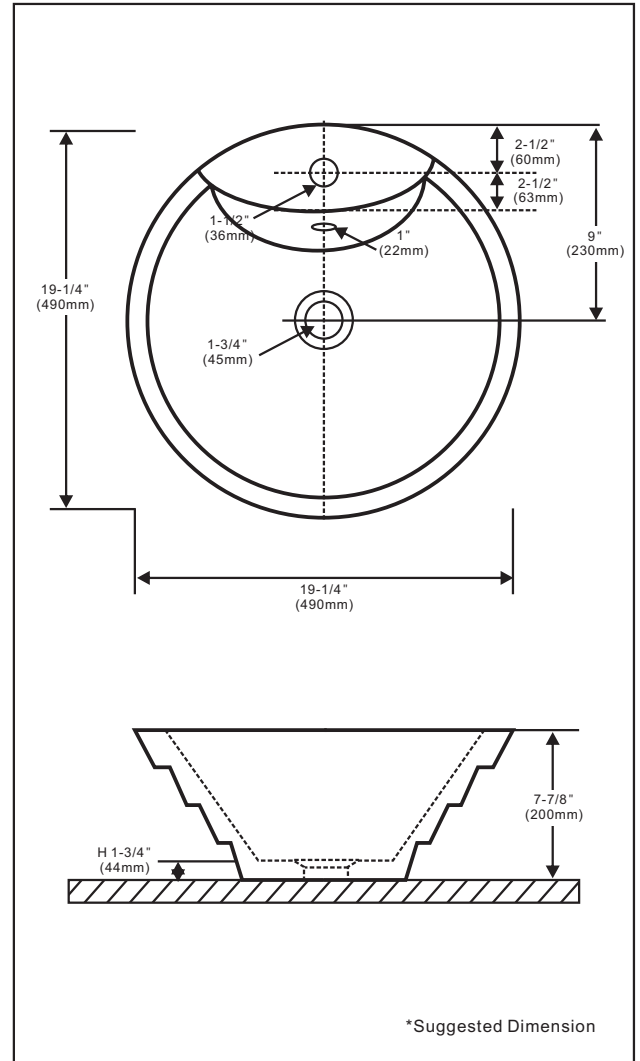

Overflow:

Yes NO

Size: 490x490x200mm
19-1/4"Wx19-1/4"Dx7-7/8"H

Material: Vitreous china

Shipping Weight: 13kg(28.67lbs)

Shipping Dimensions: 550x550x260mm
21-3/4"Wx21-3/4"Dx10-1/4"H

★ This sink is not for drop-in installing

Product Label on Box :

⚠ Caution: Use proper back support to mount product.

Fixture dimensions and hydraulic performance meet or exceed CSA requirements.

These dimensions and specifications are subject to change without notice.