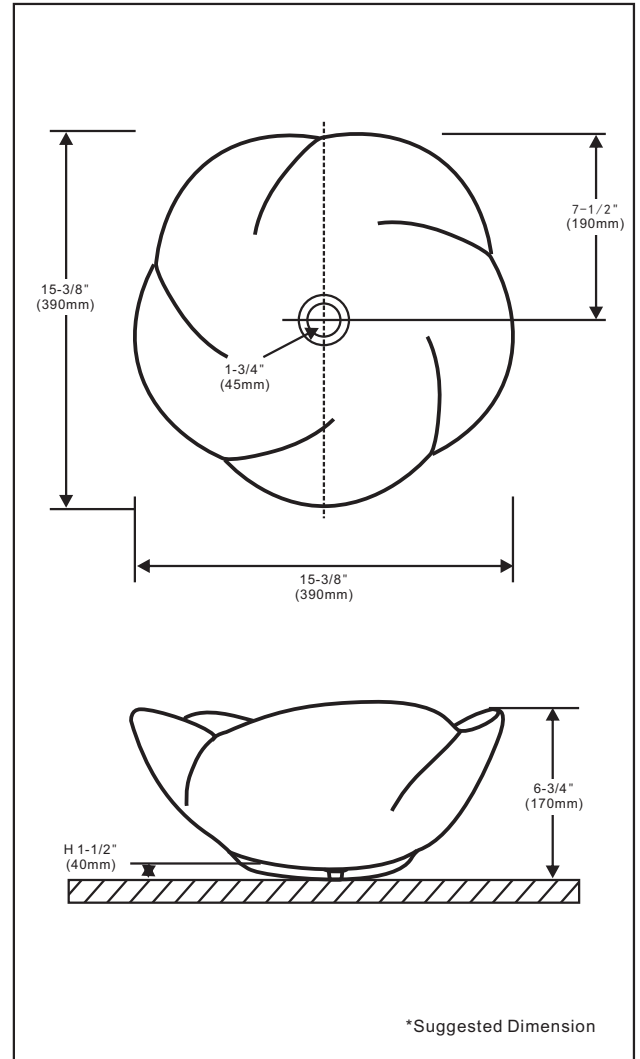

SANITARY WARE • PORCELAINES SANITAIRE

V-RO820(M-151)

Round vessel sink

* PERFORMANCE

KIOO Vitreous china lavatory SanaGloss glazing technology, making it virtually self-cleaning.

* SPECIFICATIONS

Overflow:

Yes NO

Size: 390x390x170mm
15-3/8"Wx15-3/8"DDx6-3/4"H

Material: Vitreous china

Shipping Weight: 7kg(15.44lbs)

Shipping Dimensions: 440x430x225mm
17-1/4"Wx17"Dx9"H

Product Label on Box :

⚠ Caution: Use proper back support to mount product.

Fixture dimensions and hydraulic performance meet or exceed CSA requirements.

These dimensions and specifications are subject to change without notice.