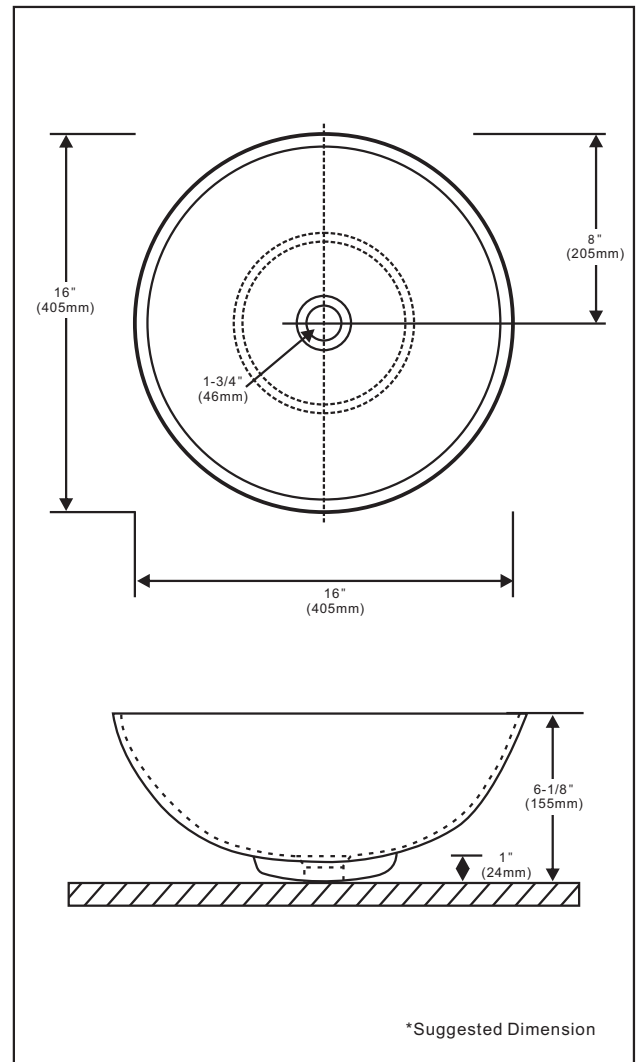

### \* SPECIFICATIONS

Overflow:

Yes  NO

Size: 405x405x155mm  
16"Wx16"Dx6-1/8"H

Material: Vitreous china

Shipping Weight: 8kg(17.64lbs)

Shipping Dimensions: 425x425x200mm  
16-3/4"Wx16-3/4"Dx8"H

### Product Label on Box :

**⚠ Caution: Use proper back support to mount product.**

Fixture dimensions and hydraulic performance meet or exceed CSA requirements.

These dimensions and specifications are subject to change without notice.