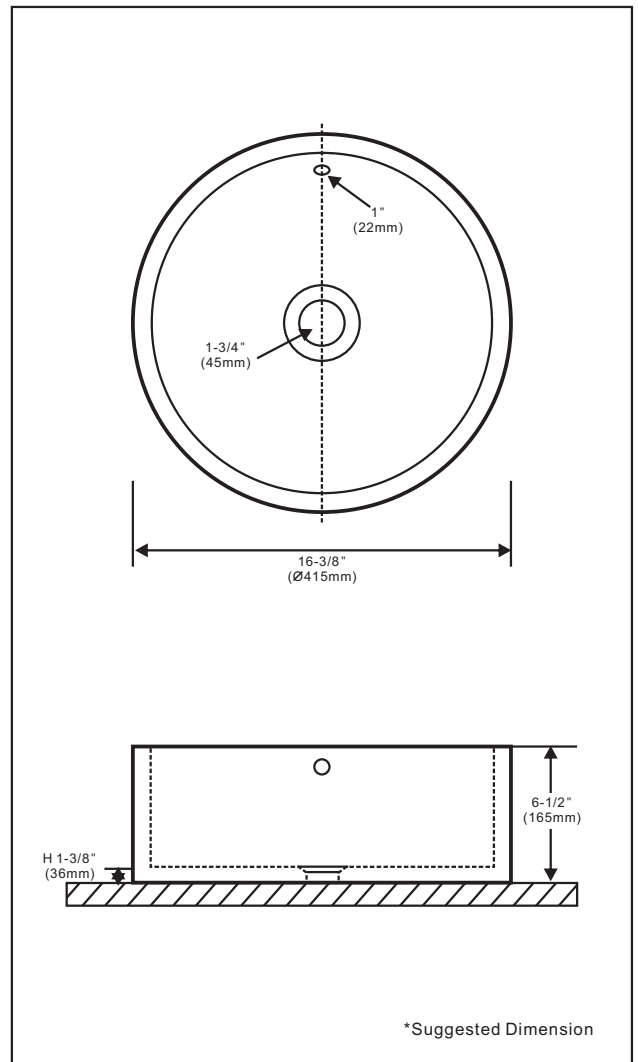

#### \* SPECIFICATIONS

Overflow:

Yes     NO

Size: 415x415x165mm  
16-3/8"Wx16-3/8"Dx6-1/2"H

Material: Vitreous china

Shipping Weight: 11kg(24.255lbs)

Shipping Dimensions: 470x470x240mm  
18-1/2"Wx18-1/2"Dx9-1/2"H

#### Product Label on Box :

**⚠ Caution: Use proper back support to mount product.**

Fixture dimensions and hydraulic performance meet or exceed CSA requirements.

These dimensions and specifications are subject to change without notice.