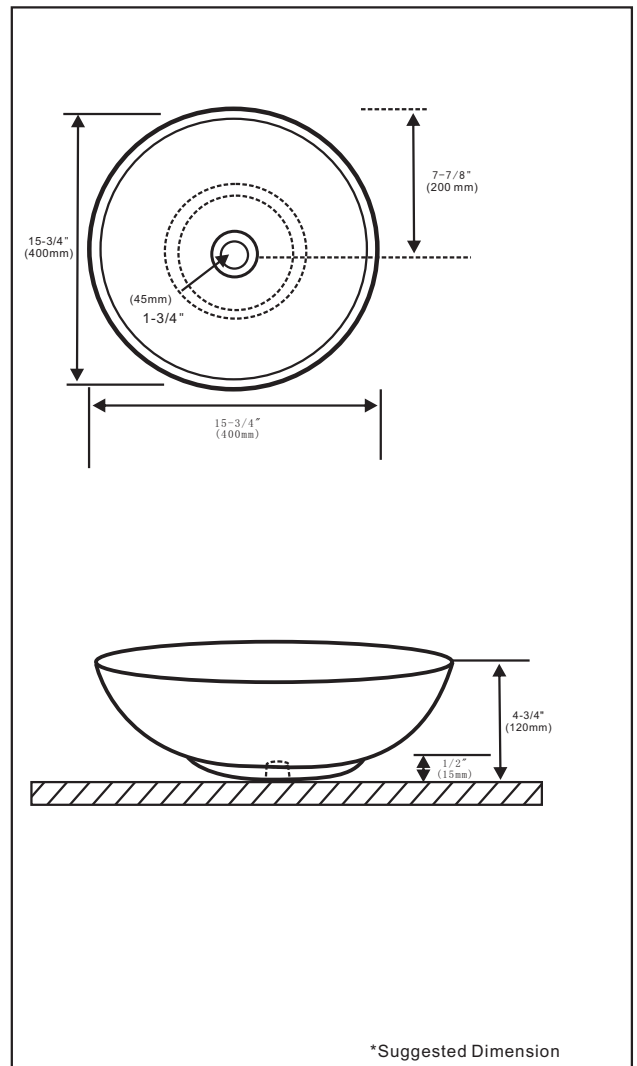

V-RO390(E436)

Round vessel sink

* PERFORMANCE

KIOO Vitreous china lavatory SanaGloss glazing technology, making it virtually self-cleaning.

* SPECIFICATIONS

Overflow:

Yes NO

Size: 400x400x120mm
15-3/4"Wx15-3/4"Dx4-3/4"H

Material: Vitreous china

Shipping Weight: 6kg(13.23lbs)

Shipping Dimensions: 435x435x170mm
17-1/8"Wx17-1/8"Dx6-5/8"H

*Suggested Dimension

Product Label on Box :

E-436

⚠ Caution: Use proper back support to mount product.

Fixture dimensions and hydraulic performance meet or exceed CSA requirements.

These dimensions and specifications are subject to change without notice.