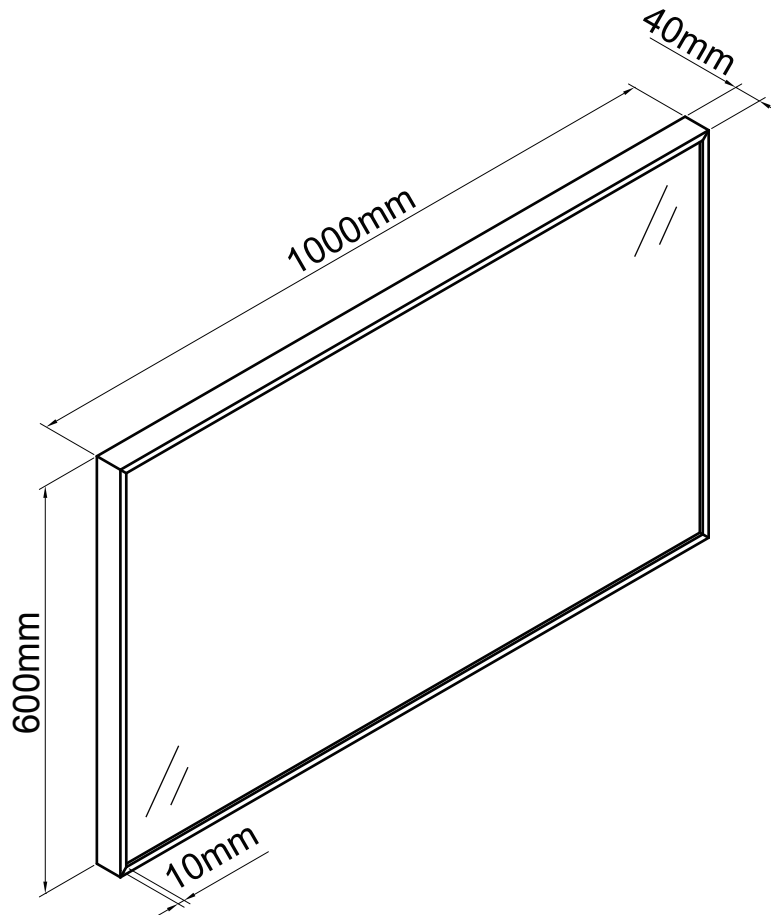

BATHROOM FURNITURE • MOBILIER DE SALLE DE BAIN

Mirror • Miroir

M4024GD

- Gold frame mirror
- Hang vertically or horizontally
- Miroir à cadre doré
- Installation verticale ou horizontale

Tools You Will Need - Outils Requis