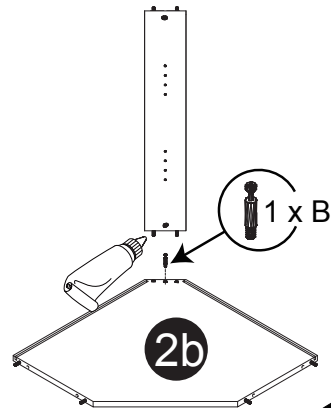

Étape 2 / Step 2