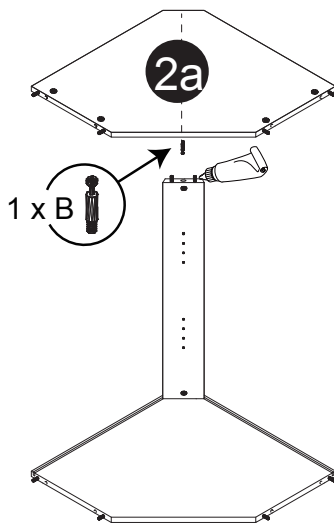

Étape 3 / Step 3