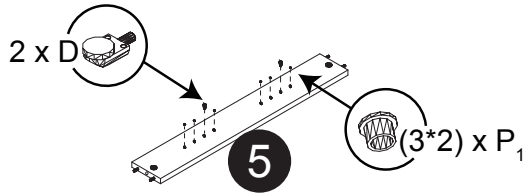

Étape 1 / Step 1