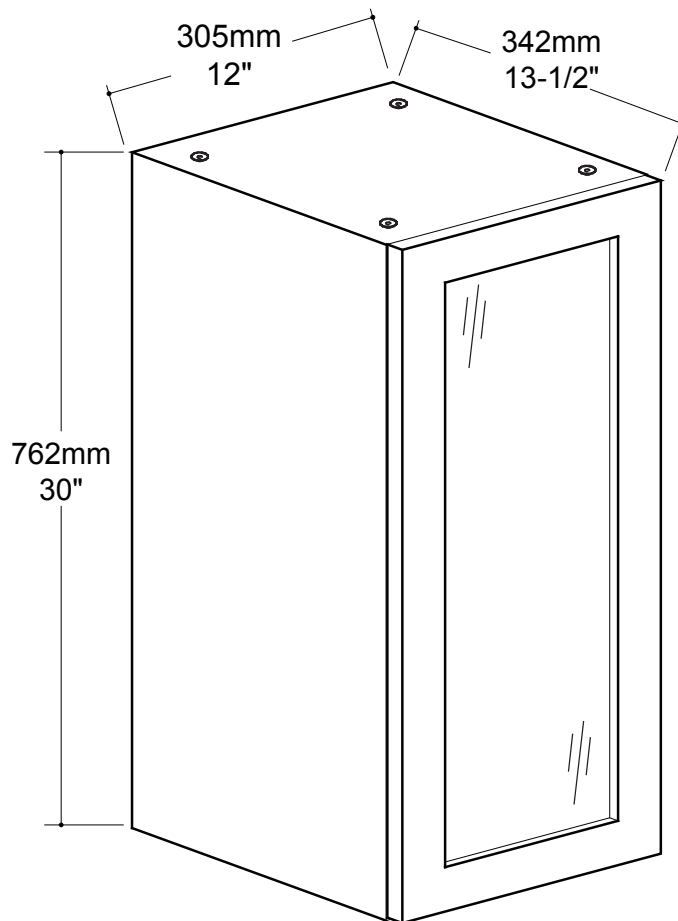

## KUI-W1230GL-11

12"L/W x 13½"P/D x 30"H

### Tools You Will Need - Outils Requis

Rubber Hammer  
Marteau caoutchouc

Screwdriver  
Tournevis

Pencil  
Crayon

Dimension / Size:

NUM	DIMESION / SIZE: W x D x H (mm)	QTÉ / QTY
1-Panneau côté gauche Left side panel	12-3/4" x 5/8" T x 30" 324 x 16T x 762	1
2a-Morceau du dessus Top side panle	10-5/8" x 5/8T" x 12-3/4" 272 x 16T x 324	1
2b-Morceau du bas Bottom side panel	10-5/8" x 5/8T" x 12-3/4" 272 x 16T x 324	1
3-Panneau arrière Back side panel	11" x 3/8" x 29" 282 x 12T x 739	1
4-Panneau côté droit Right side panel	12-3/4" x 5/8" T x 30" 324 x 16T x 762	1
5-Tablette intérieure Inner shelf	10-5/8" x 5/8" T x 11-3/8" 271 x 16T x 299	2
6-Porte Door	11-7/8" x 5/8" T x 29-7/8" 302 x 18T x 759	1