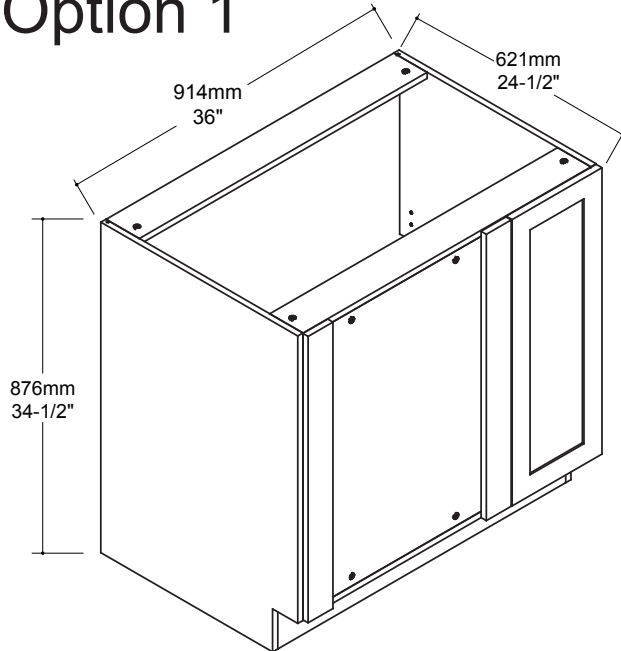

KUIZEN

Color : Matt White
Couleur : Blanc Mat

KUI-BC45-11

36"L/W x 24½"P/D x 34½"H

Option 1

Option 2

Tools You Will Need - Outils Requis

Rubber Hammer
Marteau caoutchouc

Screwdriver
Tournevis

Pencil
Crayon

Dimension / Size:

NUM	DIMENSION / SIZE: W x T x D (mm)	QTÉ / QTY	NUM	DIMENSION / SIZE: W x T x D (mm)	QTÉ / QTY
1	23-5/8" x 5/8"T x 34-3/8"	1	9	24-3/8" x 5/8"T x 28-11/16"	1
	603 x 16T x 876			619.5 x 16T x 729	
2	23-5/8" x 5/8"T x 34-3/8"	1	10	10-13/16" x 11/16"T x 29-7/8"	1
	603 x 16T x 876			275 x 18T x 759	
3	34-5/8" x 5/8"T x 23-5/8"	1	11	3" x 11/16"T x 29-7/8"	1
	881 x 16T x 603			76 x 18T x 759	
4	34-5/8" x 5/8" x 4"	1	12	3" x 11/16"T x 29-7/8"	1
	881 x 16T x 102			76 x 18T x 759	
5	34-5/8" x 5/8" x 4"	1	13	34-5/8" x 11/16" x 4-1/2"	1
	881 x 16T x 102			881 x 18T x 114	
6	35" x 3/8"T x 29"	1			
	891 x 12T x 739				
7	34-5/8" x 5/8" x 11-3/4"	1			
	880 x 16T x 299				
8	28-11/16" x 11/16" x 2-3/4"	1			
	729 x 18T x 70				