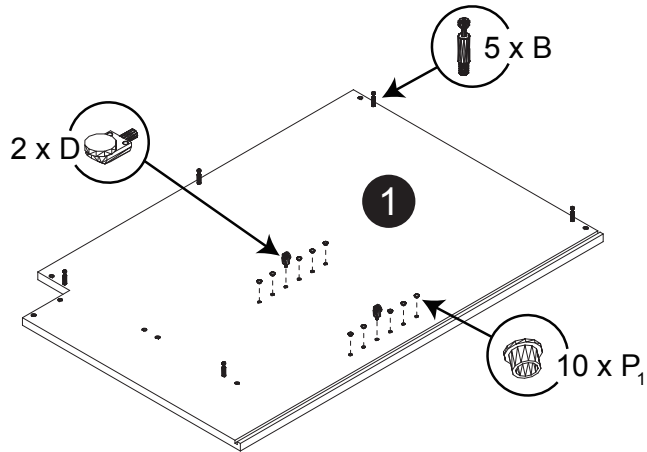

*Option 1 / Option 1

Étape 1 / Step 1