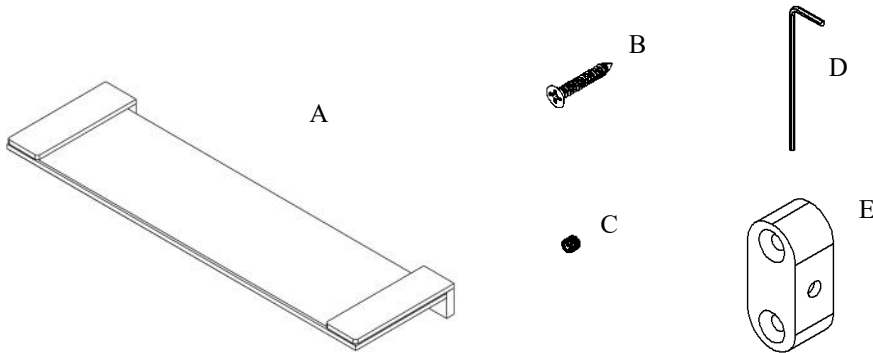

Exhilarating by Design

Volkano Ash Glass Shelf Installation Guide

Code: V61763, V61764, V61765

Parts Included	QTY
A - Glass Shelf	1
B - Screw	4
C - Set Screw	2
D - Allen Key	2
E - Bracket	2

Model #	Description	Finish	Weight (lb)	WxHxD (mm)	WxHxD (Inches)	Metal Type
V61763	Ash Glass Shelf	Chrome	3.62	460 x 35 x 130	18 x 1 x 5	Brass
V61764	Ash Glass Shelf	Brushed Nickel	3.62	460 x 35 x 130	18 x 1 x 5	Brass
V61765	Ash Glass Shelf	Matte Black	3.62	460 x 35 x 130	18 x 1 x 5	Brass