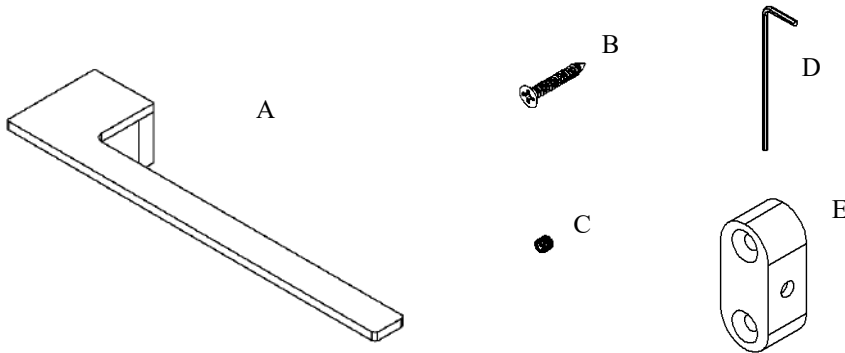

Exhilarating by Design

Volkano Ash 8" Towel Bar Installation Guide

Code: V61313, V61314, V61315

Parts Included	QTY
A - Towel Bar	1
B - Screw	2
C - Set Screw	1
D - Allen Key	1
E - Bracket	1

Model #	Description	Finish	Weight (lb)	WxHxD (mm)	WxHxD (Inches)	Metal Type
V61313	Ash 8" Towel Bar	Chrome	0.7	250 x 35 x 60	10 x 1 x 2	Brass
V61314	Ash 8" Towel Bar	Brushed Nickel	0.7	250 x 35 x 60	10 x 1 x 2	Brass
V61315	Ash 8" Towel Bar	Matte Black	0.7	250 x 35 x 60	10 x 1 x 2	Brass