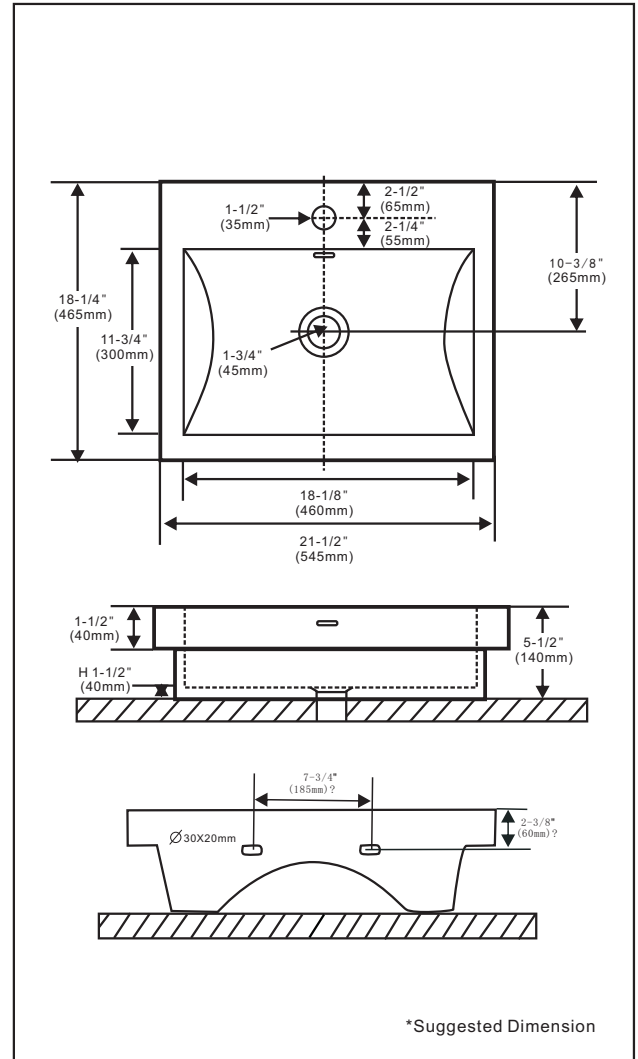

Overflow:

Yes NO

Size: 545x465x140mm
21-1/2"Wx18-1/4"Dx5-1/2"H

Material: Vitreous china

Shipping Weight: 19kg(41.895lbs)

Shipping Dimensions: 570x480x175mm
22-1/2"Wx19"Dx7"H

Product Label on Box :

⚠ Caution: Use proper back support to mount product.

Fixture dimensions and hydraulic performance meet or exceed CSA requirements.

These dimensions and specifications are subject to change without notice.