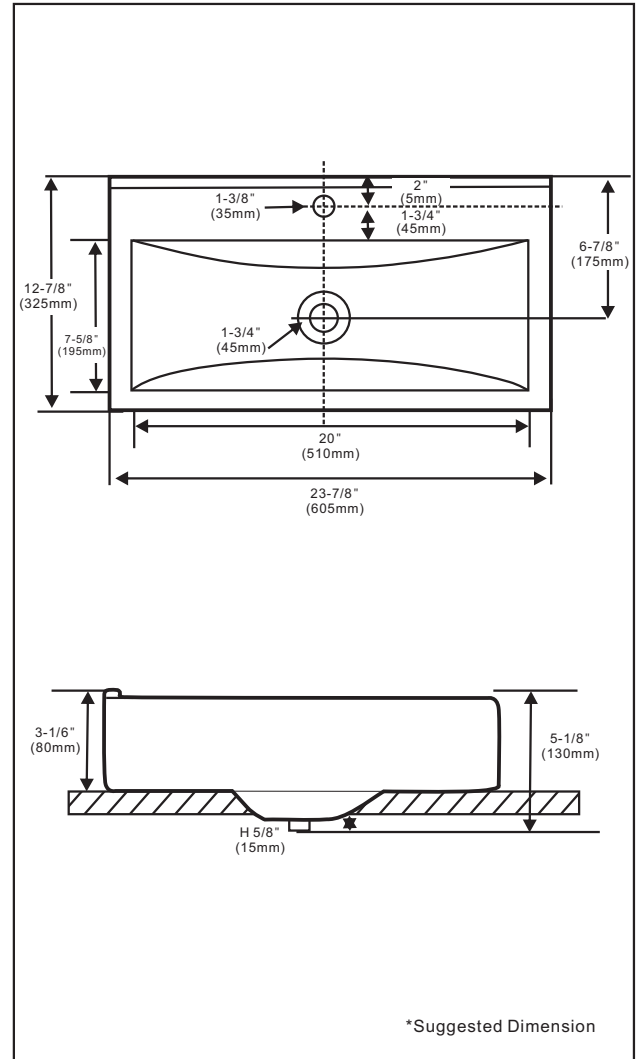

DP-SQ967(D-366)

Drop-in sink with Single hole installation

* PERFORMANCE

KIOO Vitreous china lavatory SanaGloss glazing technology, making it virtually self-cleaning.

* SPECIFICATIONS

Overflow:

Yes NO

Size: 605x325x130mm
23-7/8"W x 12-7/8"D x 5-1/8"H

Material: Vitreous china

Shipping Weight: 11kg(24.255lbs)

Shipping Dimensions: 630x340x190mm
25"W x 13-1/2"D x 7-1/2"H

Product Label on Box :

⚠ Caution: Use proper back support to mount product.

Fixture dimensions and hydraulic performance meet or exceed CSA requirements.

These dimensions and specifications are subject to change without notice.