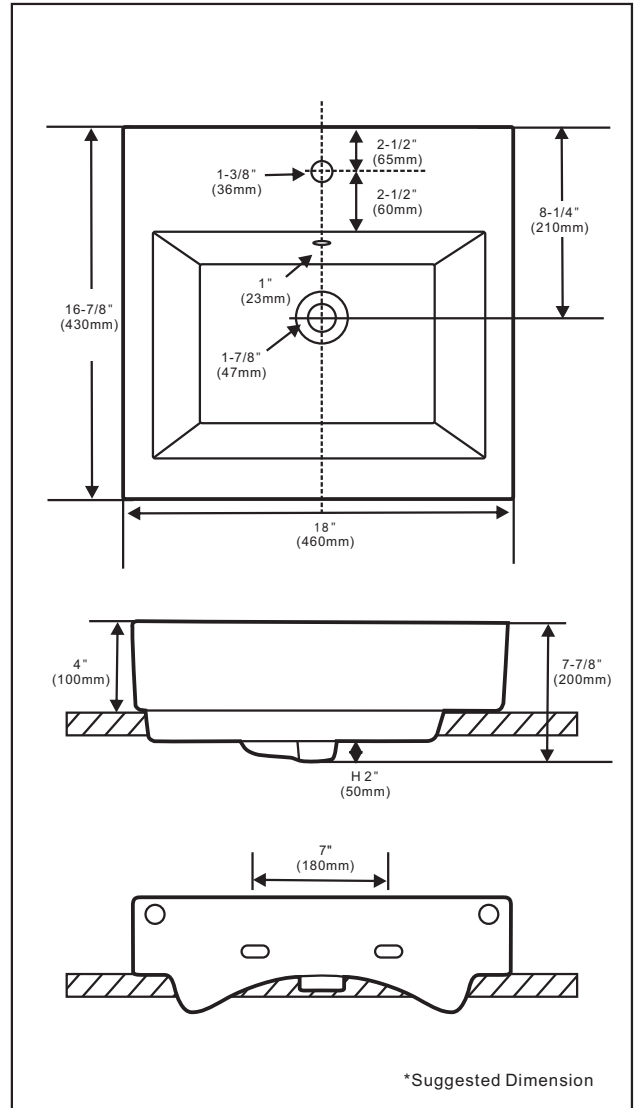

Overflow:

Yes NO

Size: 460x430x200mm
18"Wx16-7/8"Dx7-7/8"H

Material: Vitreous china

Shipping Weight: 13kg(28.67lbs)

Shipping Dimensions: 480x440x250mm
19"Wx17-1/4"Dx10"H

Product Label on Box :

⚠ Caution: Use proper back support to mount product.

Fixture dimensions and hydraulic performance meet or exceed CSA requirements.

These dimensions and specifications are subject to change without notice.