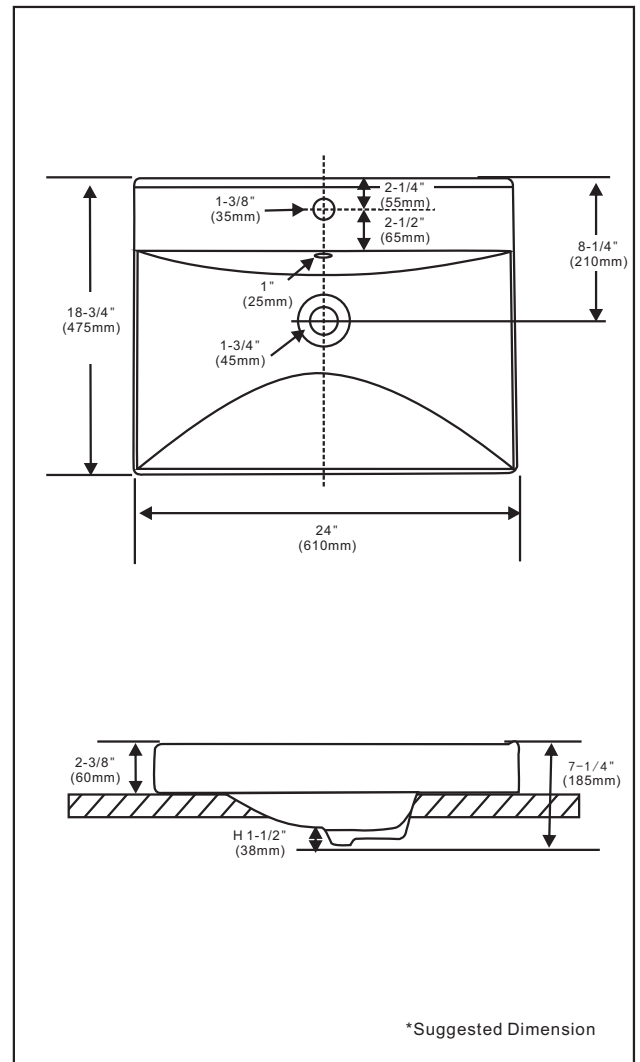

Overflow:

Yes NO

Size: 610x475x185mm
24"Wx18-3/4"Dx7-1/4"H

Material: Vitreous china

Shipping Weight: 18kg(39.69lbs)

Shipping Dimensions: 630x500x230mm
24-3/4"Wx19-3/4" Dx9"H

Product Label on Box :

⚠ Caution: Use proper back support to mount product.

Fixture dimensions and hydraulic performance meet or exceed CSA requirements.

These dimensions and specifications are subject to change without notice.