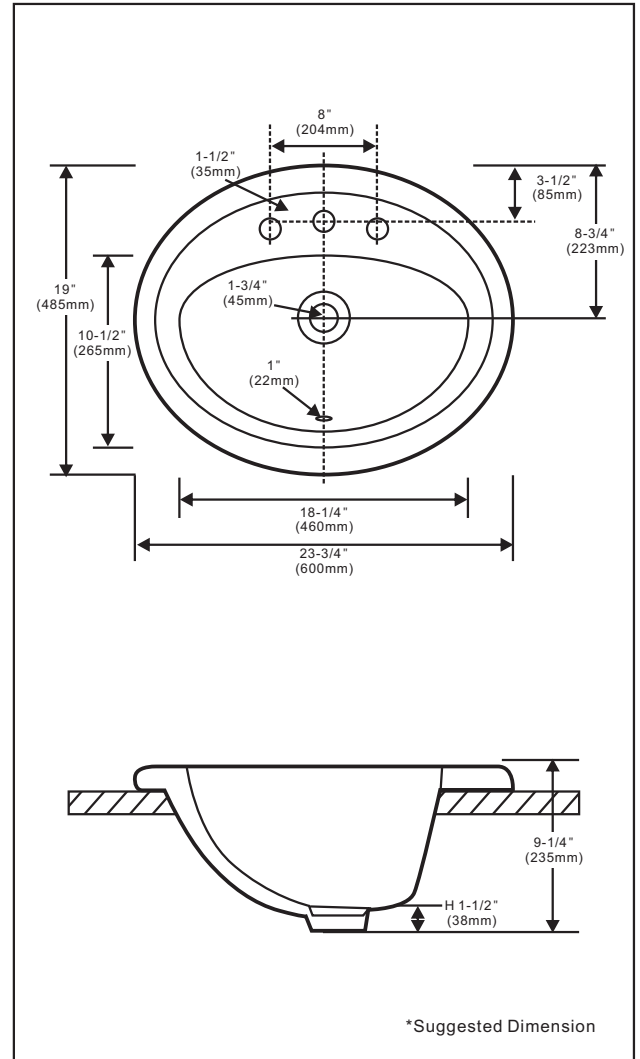

Overflow:

Yes NO

Size: 600x485x235mm
23-3/4"Wx19"Dx9-1/4"H

Material: Vitreous china

Shipping Weight: 11.5kg(25.36lbs)

Shipping Dimensions: 620x510x270mm
24-1/2"Wx20"Dx10-5/8"H

Product Label on Box :

⚠ Caution: Use proper back support to mount product.

Fixture dimensions and hydraulic performance meet or exceed CSA requirements.

These dimensions and specifications are subject to change without notice.

SANITARY WARE • PORCELAINES SANITAIRE

DP-RO608

Drop-in Sink with 8" installation

* PERFORMANCE

KIOO Vitreous china lavatory SanaGloss glazing technology, making it virtually self-cleaning.

* SPECIFICATIONS

Overflow:

Yes NO

Size: 600x485x235mm
23-3/4"Wx19"Dx9-1/4"H

Material: Vitreous china

Shipping Weight: 11.5kg(25.36lbs)

Shipping Dimensions: 620x510x270mm
24-1/2"Wx20"Dx10-5/8"H

Product Label on Box :

⚠ Caution: Use proper back support to mount product.

Fixture dimensions and hydraulic performance meet or exceed CSA requirements.