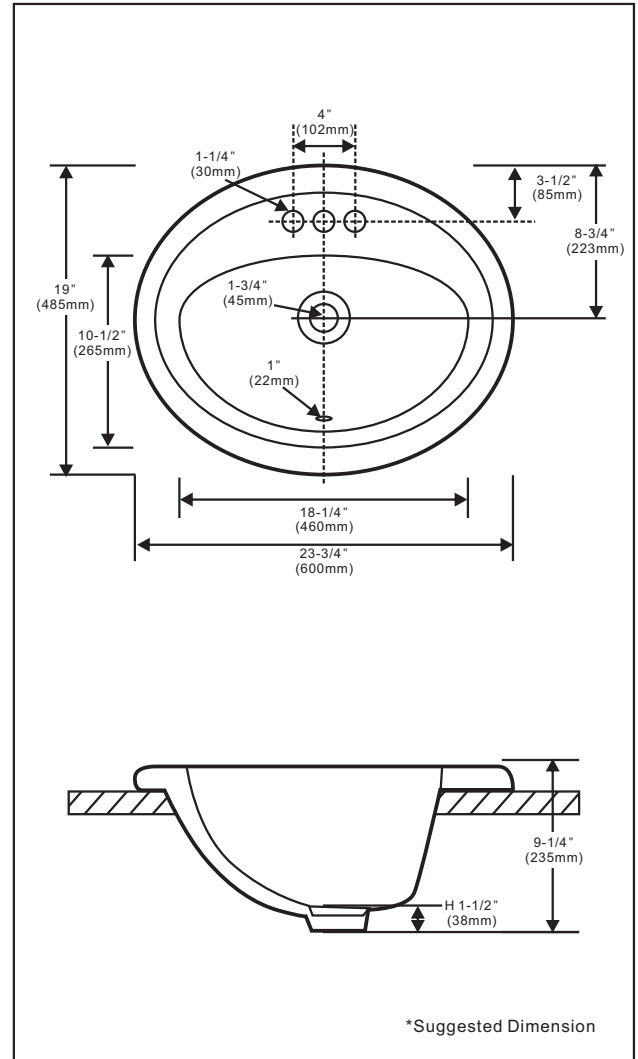

Overflow:

Yes NO

Size: 600x485x235mm
23-3/4"Wx19"Dx9-1/4"H

Material: Vitreous china

Shipping Weight: 11.5kg(25.36lbs)

Shipping Dimensions: 620x510x270mm
24-1/2"Wx20"Dx10-5/8"H

Product Label on Box :

⚠ Caution: Use proper back support to mount product.

Fixture dimensions and hydraulic performance meet or exceed CSA requirements.

These dimensions and specifications are subject to change without notice.

SANITARY WARE • PORCELAINES SANITAIRE

DP-RO608

Drop-in Sink with 8" installation

* PERFORMANCE

KIOO Vitreous china lavatory SanaGloss glazing technology, making it virtually self-cleaning.

* SPECIFICATIONS

Overflow:

Yes NO

Size: 600x485x235mm
23-3/4"Wx19"Dx9-1/4"H

Material: Vitreous china

Shipping Weight: 11.5kg(25.36lbs)

Shipping Dimensions: 620x510x270mm
24-1/2"Wx20"Dx10-5/8"H

Product Label on Box :

⚠ Caution: Use proper back support to mount product.

Fixture dimensions and hydraulic performance meet or exceed CSA requirements.