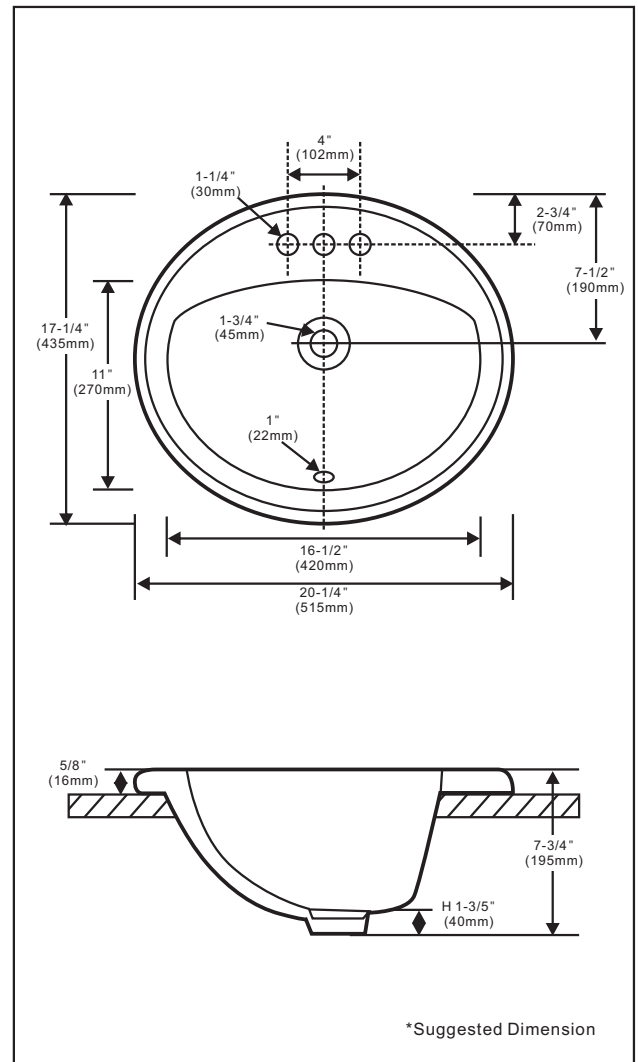

#### \* SPECIFICATIONS

Overflow:

Yes     NO

Size: 515x435x195mm  
20-1/4"Wx17-1/4"Dx7-3/4"H

Material: Vitreous china

Shipping Weight: 7kg(15.44lbs)

Shipping Dimensions: 535x460x215mm  
21"Wx18-1/4"Dx8-1/2"H

#### Product Label on Box :

**⚠ Caution: Use proper back support to mount product.**

Fixture dimensions and hydraulic performance meet or exceed CSA requirements.

These dimensions and specifications are subject to change without notice.