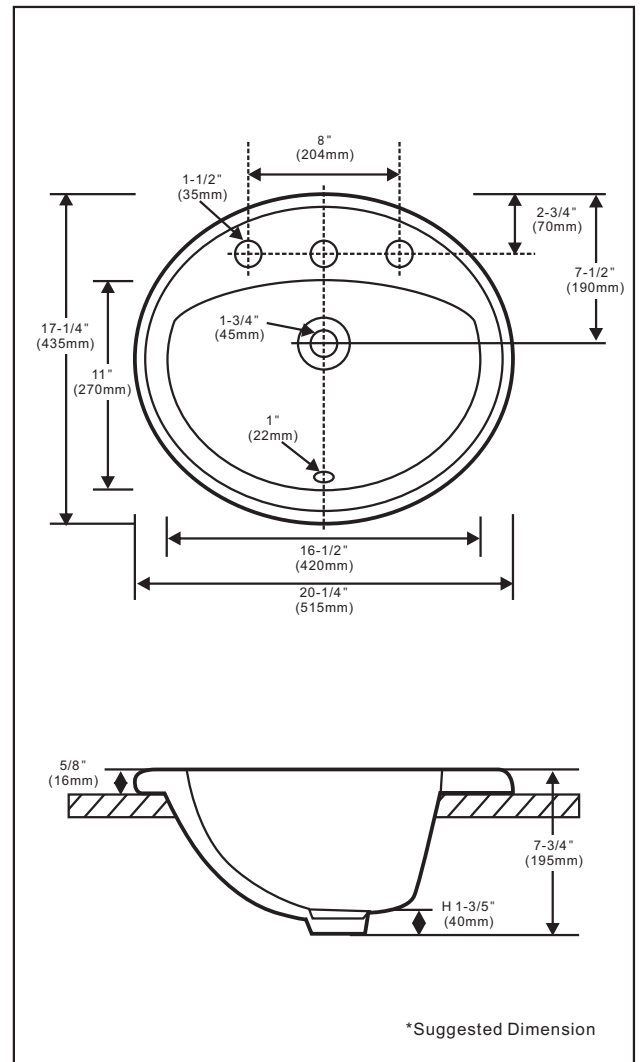

#### \* SPECIFICATIONS

Overflow:

Yes     NO

Size: 515x435x195mm  
20-1/4"Wx17-1/4"Dx7-3/4"H

Material: Vitreous china

Shipping Weight: 7kg(15.44lbs)

Shipping Dimensions: 535x460x215mm  
21"Wx18-1/4"Dx8-1/2"H

### Drop-in sink with 8" installation

#### Product Label on Box :

**⚠ Caution: Use proper back support to mount product.**

Fixture dimensions and hydraulic performance meet or exceed CSA requirements.

These dimensions and specifications are subject to change without notice.