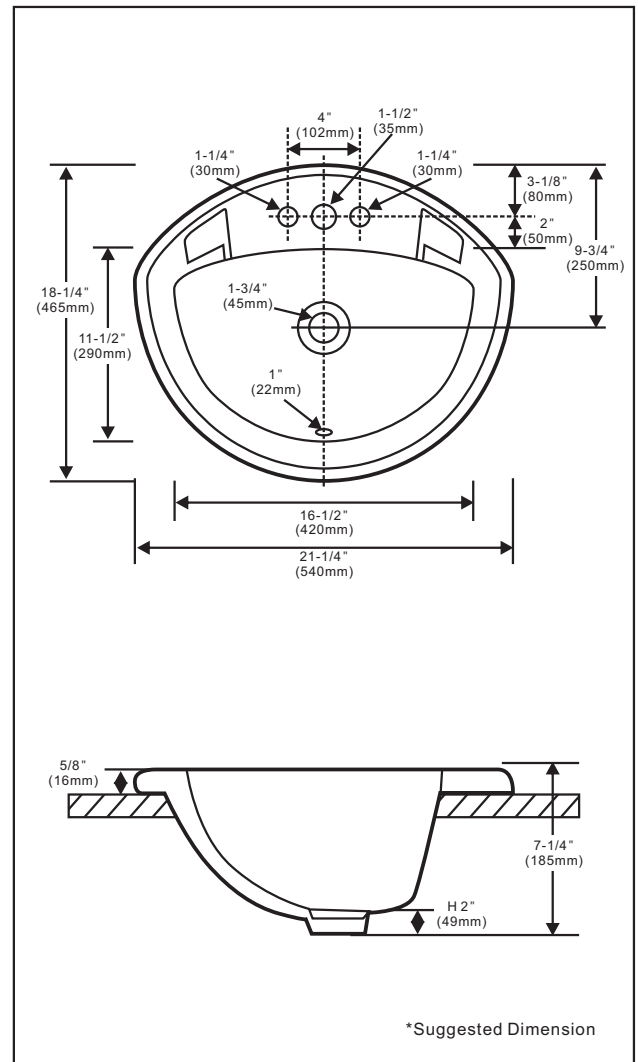

DP-CA564(CADP-504)

Drop-in sink with 4" installation

* PERFORMANCE

KIOO Vitreous china lavatory SanaGloss glazing technology, making it virtually self-cleaning.

* SPECIFICATIONS

Overflow:

Yes NO

Size: 540x465x185mm
21-1/4"Wx18-1/4"Dx7-1/4"H

Material: Vitreous china

Shipping Weight: 7.5kg(16.54lbs)

Shipping Dimensions: 560x480x225mm
22"x19"Dx9"H

Product Label on Box :

 **Caution: Use proper back support to mount product.**

Fixture dimensions and hydraulic performance meet or exceed CSA requirements.

These dimensions and specifications are subject to change without notice.