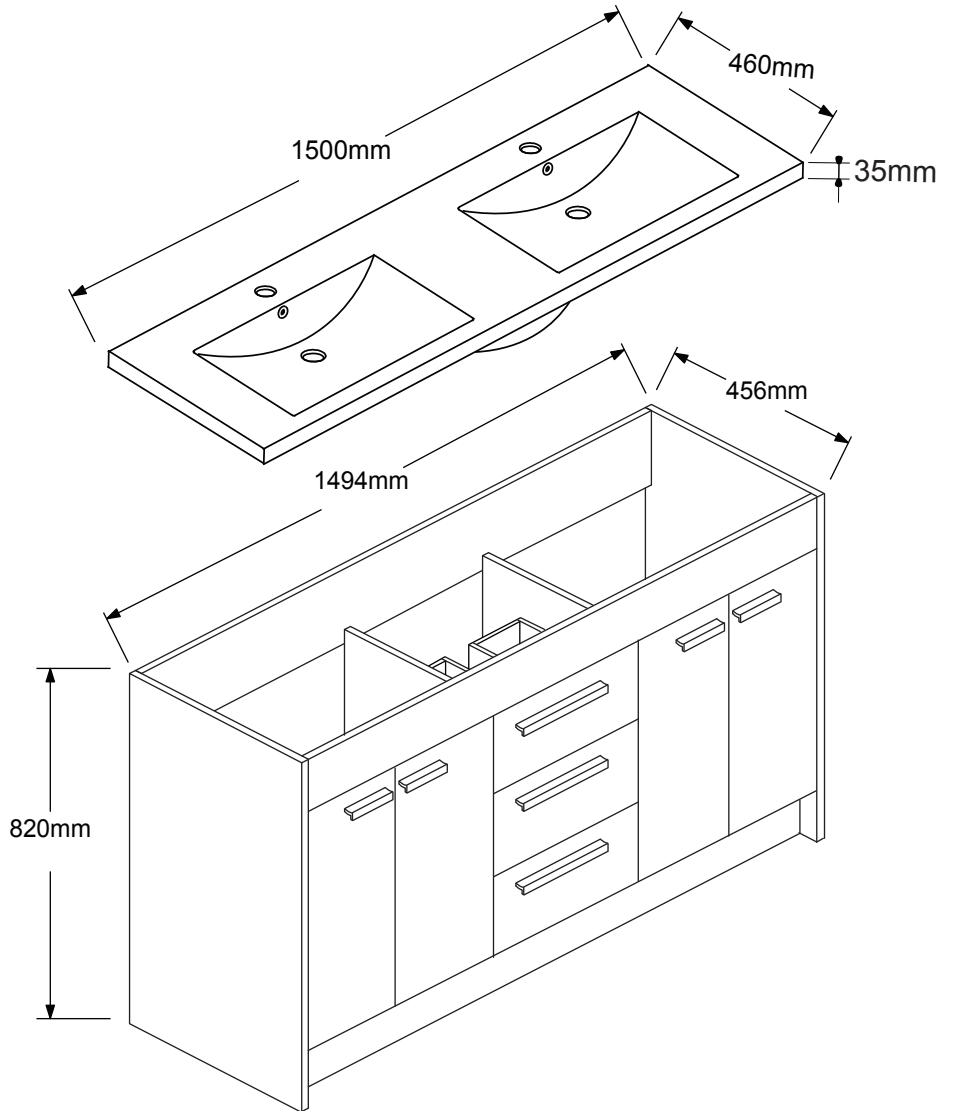

BATHROOM FURNITURES · MOBILIERS DE SALLE DE BAIN

Vanity-Set · Meuble-lavabo-Ensemble

## Polymarble top

Can be drilled 2 extra holes for 4" faucet

Can be drilled 2 extra holes for 8" faucet