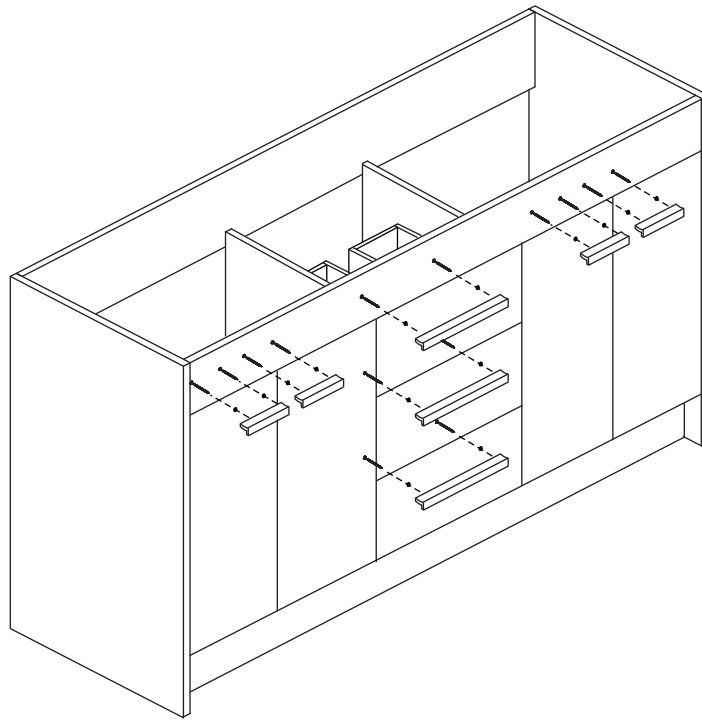

## Polymarble top

Can be drilled 2 extra holes for 4" faucet

Can be drilled 2 extra holes for 8" faucet

### Tools You Will Need - Outils Requis

Screwdriver  
Tournevis

Pencil  
Crayon

Silicone  
Silicone

Step 1 / Étape 1

Step 2 / Étape 2

Instruction for single bowl vanity top installation

\*Instruction pour l'installation du dessus bol unique