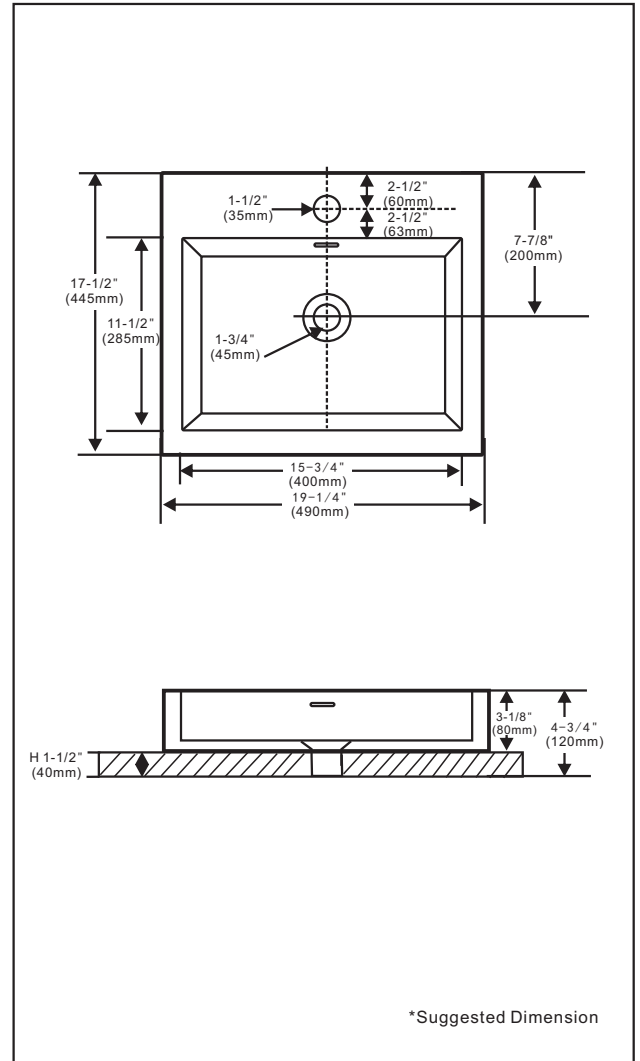

SANITARY WARE • PORCELAINES SANITAIRE

V-SQ717(D-340)

Rectangular vessel with single hole installation

* PERFORMANCE

KIOO Vitreous china lavatory SanaGloss glazing technology, making it virtually self-cleaning.

* SPECIFICATIONS

Overflow:

Yes NO

Size: 490x445x120mm
19-1/4"Wx17-1/2"Dx4-3/4"H

Material: Vitreous china

Shipping Weight: 12kg(26.46lbs)

Shipping Dimensions: 520x480x160mm
20-1/2"Wx18-7/8"Dx6-1/4"H

*Suggested Dimension

V-SQ717

Vasque rectangulaire
Installation monotrou
Rectangular vessel
Single hole installation
Trop plein / Overflow

YES
 NO

Porcelain(e)
Blanc / White

V-SQ717

6 23812 30512 7

Bonde mécanique non inclus
Pop up not included

Size: 490x445x120(mm)
19-1/4"x17-1/2"x4-3/4"

SANITARY WARE • PORCELAINES SANITAIRE

D-34C

⚠ Caution: Use proper back support to mount product.

Fixture dimensions and hydraulic performance meet or exceed CSA requirements.