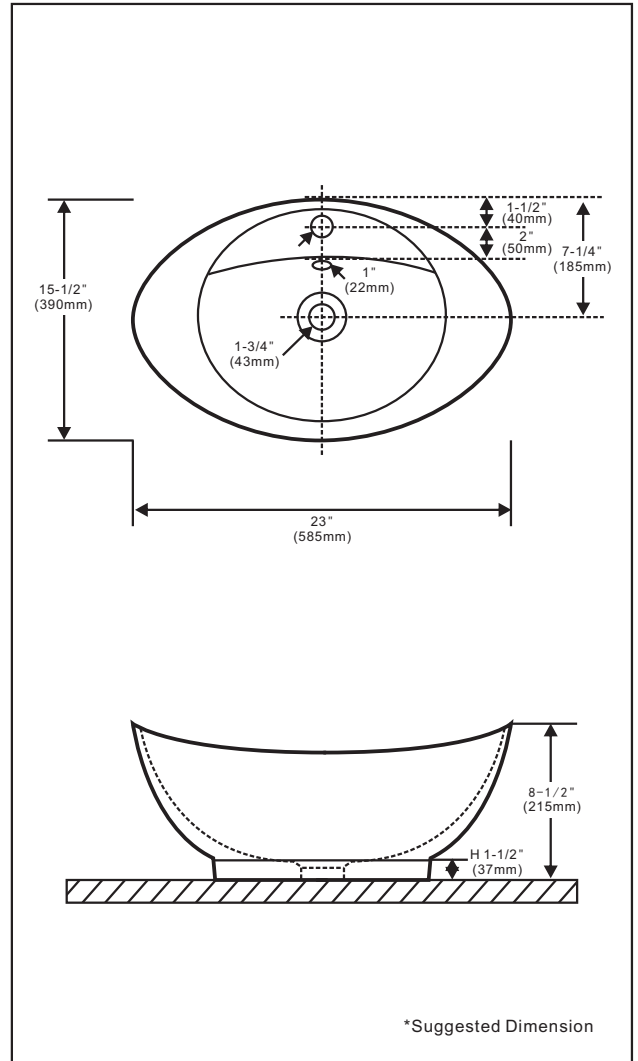

Overflow:

Yes NO

Size: 585x390x215mm
23"Wx15-1/2"Dx8-1/2"H

Material: Vitreous china

Shipping Weight: 11kg(24.255lbs)

Shipping Dimensions: 630x440x285mm
25"Wx17-1/4"Dx11-1/4"H

Product Label on Box :

⚠ Caution: Use proper back support to mount product.

Fixture dimensions and hydraulic performance meet or exceed CSA requirements.

These dimensions and specifications are subject to change without notice.