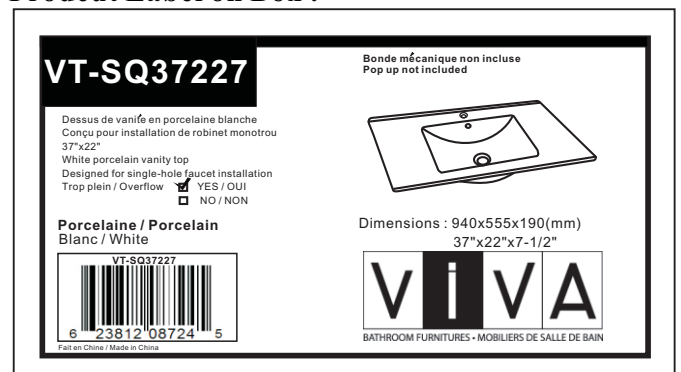

VT-SQ37227

Vanity top for single-hole installation

* PERFORMANCE

VIVA Vitreous china lavatory SanaGloss glazing technology, making it virtually self-cleaning.

* SPECIFICATIONS

Overflow:

Yes NO

Size: 940x555x190mm
37"Wx22"Dx7-1/2"H

Material: Vitreous china

Shipping Weight: 23kg(50.72lbs)

Shipping Dimensions: 1025x640x280mm
40-3/8"Wx25-1/8"Dx11"H

Product Label on Box :

 **Caution: Use proper back support to mount product.**

Fixture dimensions and hydraulic performance meet or exceed CSA requirements.