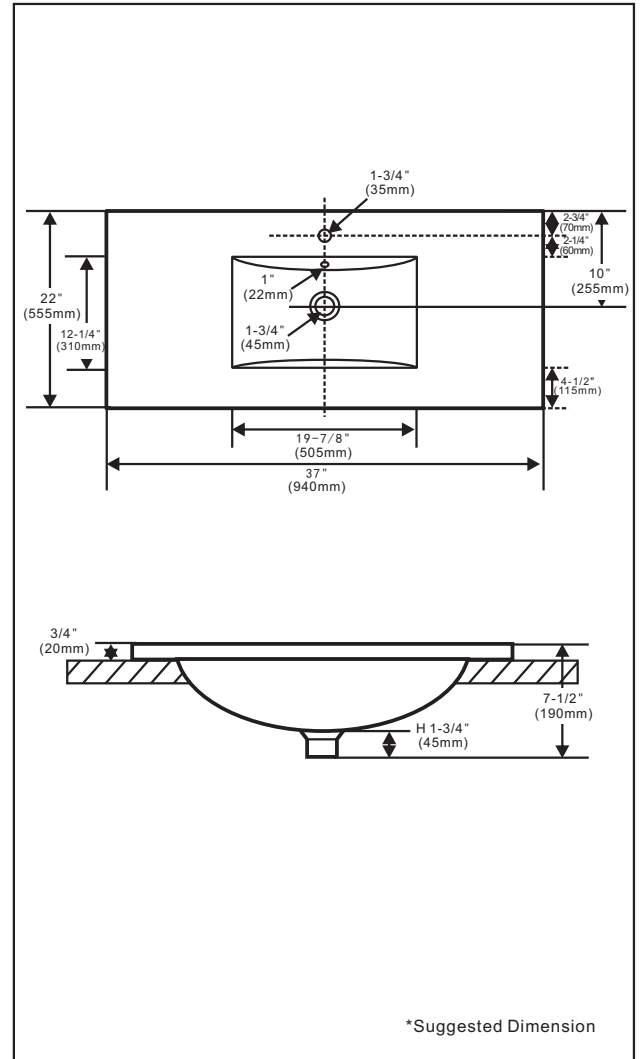

VT-SQ37227

Vanity top for single-hole installation

* PERFORMANCE

VIVA Vitreous china lavatory SanaGloss glazing technology, making it virtually self-cleaning.

* SPECIFICATIONS

Overflow:

Yes NO

Size: 940x555x190mm
37"Wx22"Dx7-1/2"H

Material: Vitreous china

Shipping Weight: 23kg(50.72lbs)

Shipping Dimensions: 1025x640x280mm
40-3/8"Wx25-1/8"Dx11"H

Product Label on Box :

 **Caution: Use proper back support to mount product.**

Fixture dimensions and hydraulic performance meet or exceed CSA requirements.

These dimensions and specifications are subject to change without notice.