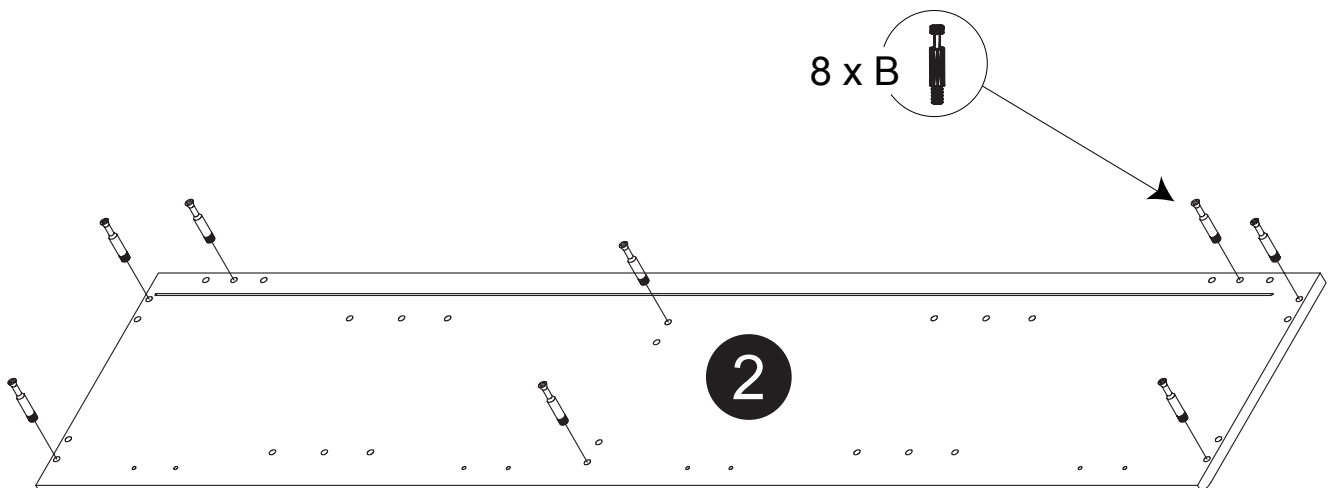

Step 2 / Étape 2