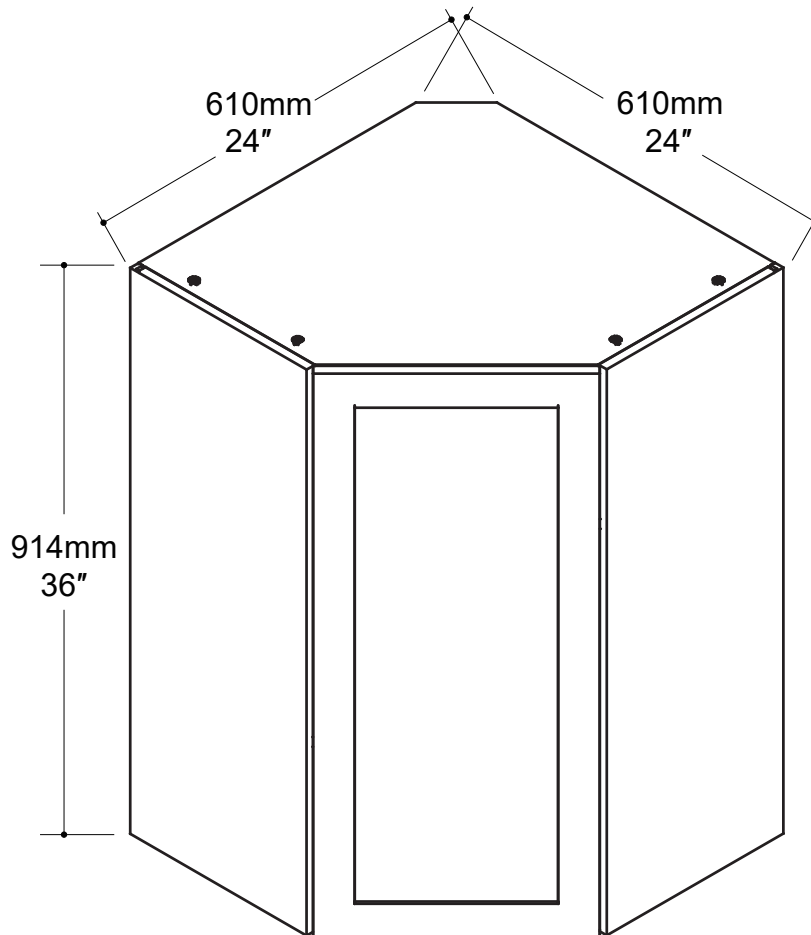

## KUI-WDC2436-11

24"L/W x 24"P/D x 36"H

### Tools You Will Need - Outils Requis

Rubber Hammer  
Marteau caoutchouc

Screwdriver  
Tournevis

Pencil  
Crayon

Dimension / Size:

NUM	DIMENSION / SIZE: W x D x H (mm)	QTÉ / QTY
1- Panneau côté gauche Left side panel	12-7/8" x 5/8"T x36" 329 x 16T x 914	1
2a- Panneau du dessus Top panel	23-3/8" x 5/8"T x 23-3/8" 593.5 x 16T x 593.5	1
2b- Panneau du dessous Bottom panel	23-3/8" x 5/8"T x 23-3/8" 593.5 x 16T x 593.5	1
3- Panneau arrière Back panel	20-1/2" x 3/8" x35" 523 x 12T x 891	2
4- Panneau côté droit Right side panel	12-7/8" x 5/8"T x36" 329 x 16T x 914	1
5- Panneau arrière Back side panel	34-5/8" x 5/8"T x 4-3/4" 881 x 16T x 122	1
6- Tablette intérieure Inner shelf	22-7/8" x 5/8"T x 22-7/8" 580.5 x 16T x 580.5	2
7- Porte Door	14-7/8" x 5/8"T x 35-7/8" 378 x 18T x 911	1